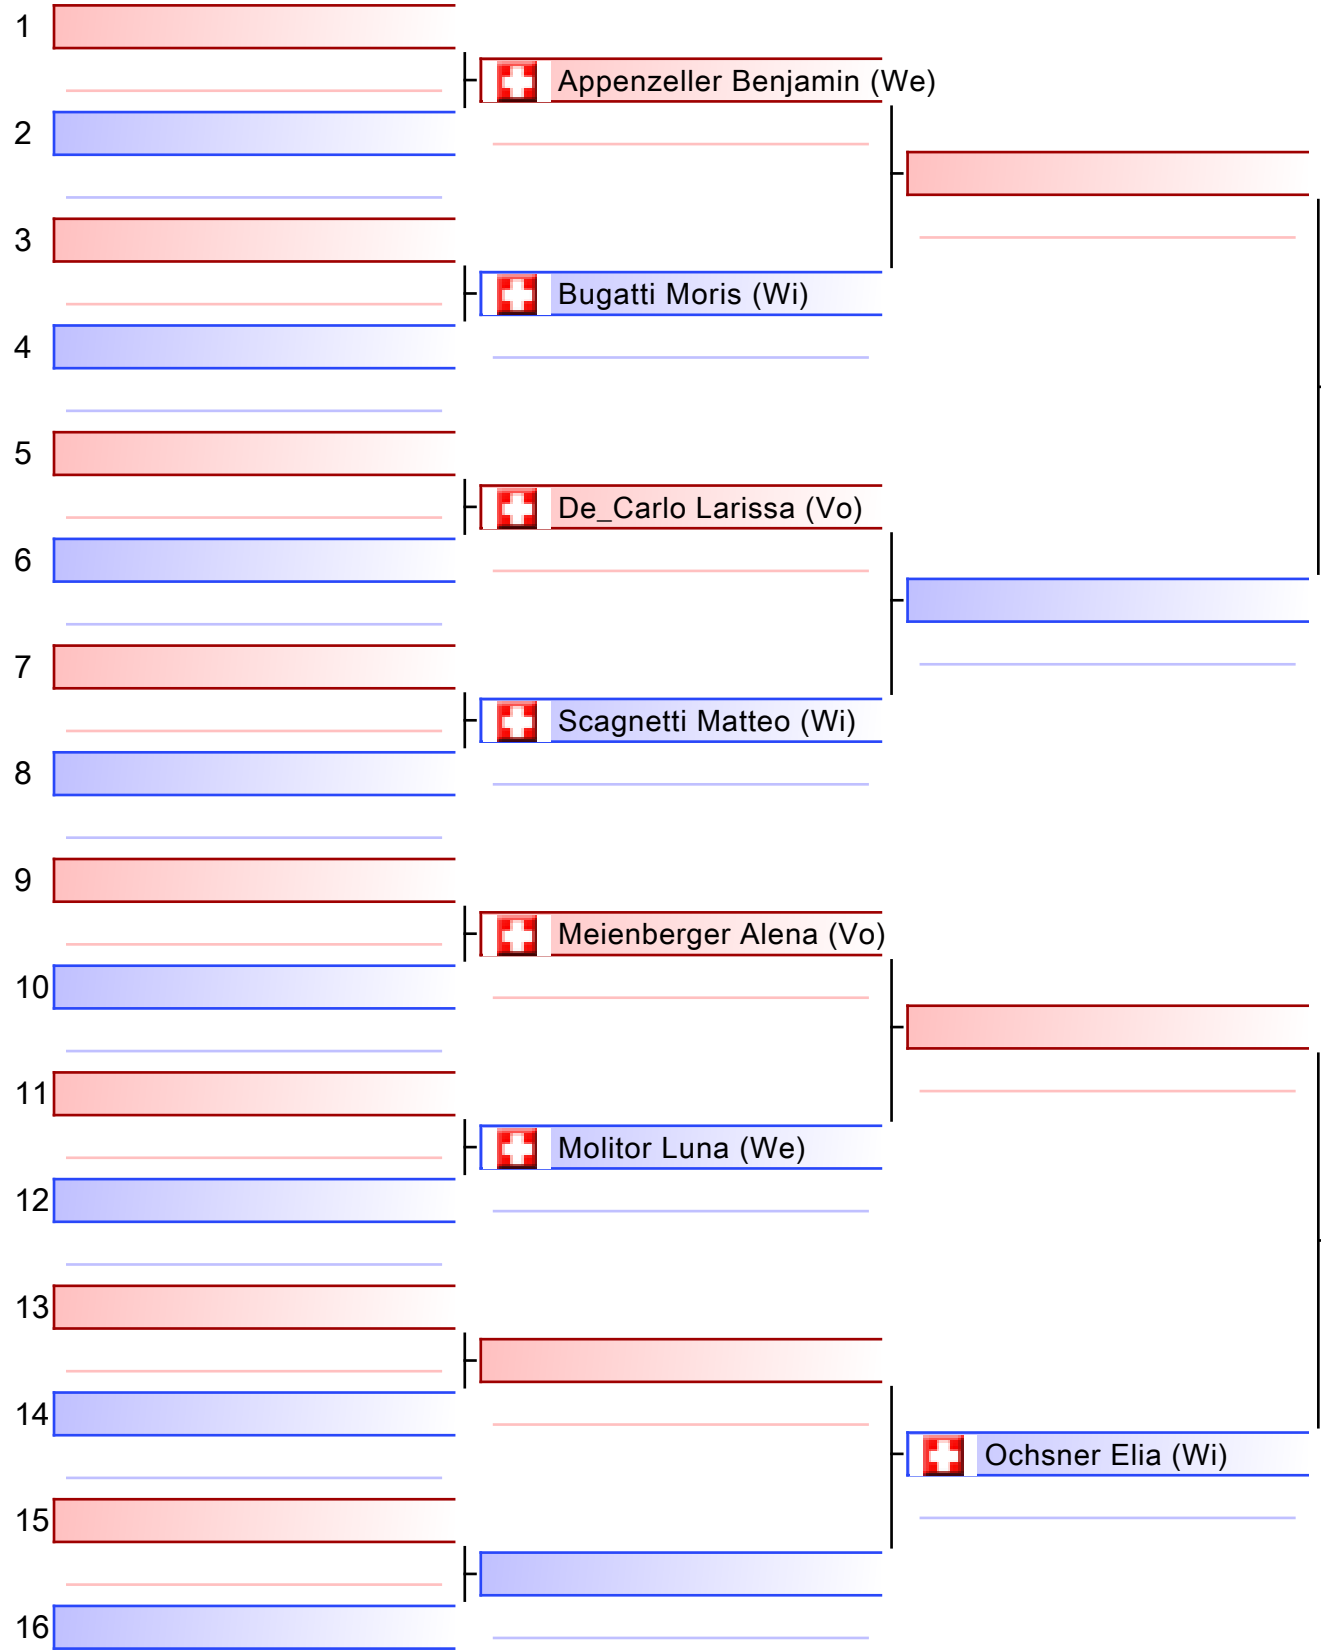

- 5  Mitra Marvin (We)

- 6  Silvestri Moira (We)

- 7  Woltensberger Marvin (Wi)

- 8  Mitra Neel (We)

- 9  Mitra Marvin (We)

- 10  Woltensberger Marvin (Wi)

- 11  Mitra Neel (We)

- 12  Silvestri Moira (We)

Referees:				

6 Kata Kader Erwachsene - Round Robin (jeder gegen jeden)

Kimura Cup 2022, SUI

Tatami
1 08:00

Pool
1/1

1	 Goede Ella (We)	
	 Osmani Dion (Wi)	
2	 Dalla Lana Gemma (We)	
	 Terribilini Riccardo (We)	
3	 Goede Ella (We)	
	 Raveendran Peraveen (We)	
4	 Dalla Lana Gemma (We)	
	 Osmani Dion (Wi)	
5	 Goede Ella (We)	
	 Dalla Lana Gemma (We)	
6	 Terribilini Riccardo (We)	
	 Raveendran Peraveen (We)	
7	 Goede Ella (We)	
	 Terribilini Riccardo (We)	
8	 Osmani Dion (Wi)	
	 Raveendran Peraveen (We)	
9	 Osmani Dion (Wi)	
	 Terribilini Riccardo (We)	
10	 Raveendran Peraveen (We)	
	 Dalla Lana Gemma (We)	
11		
12		
13		
14		
15		
16		