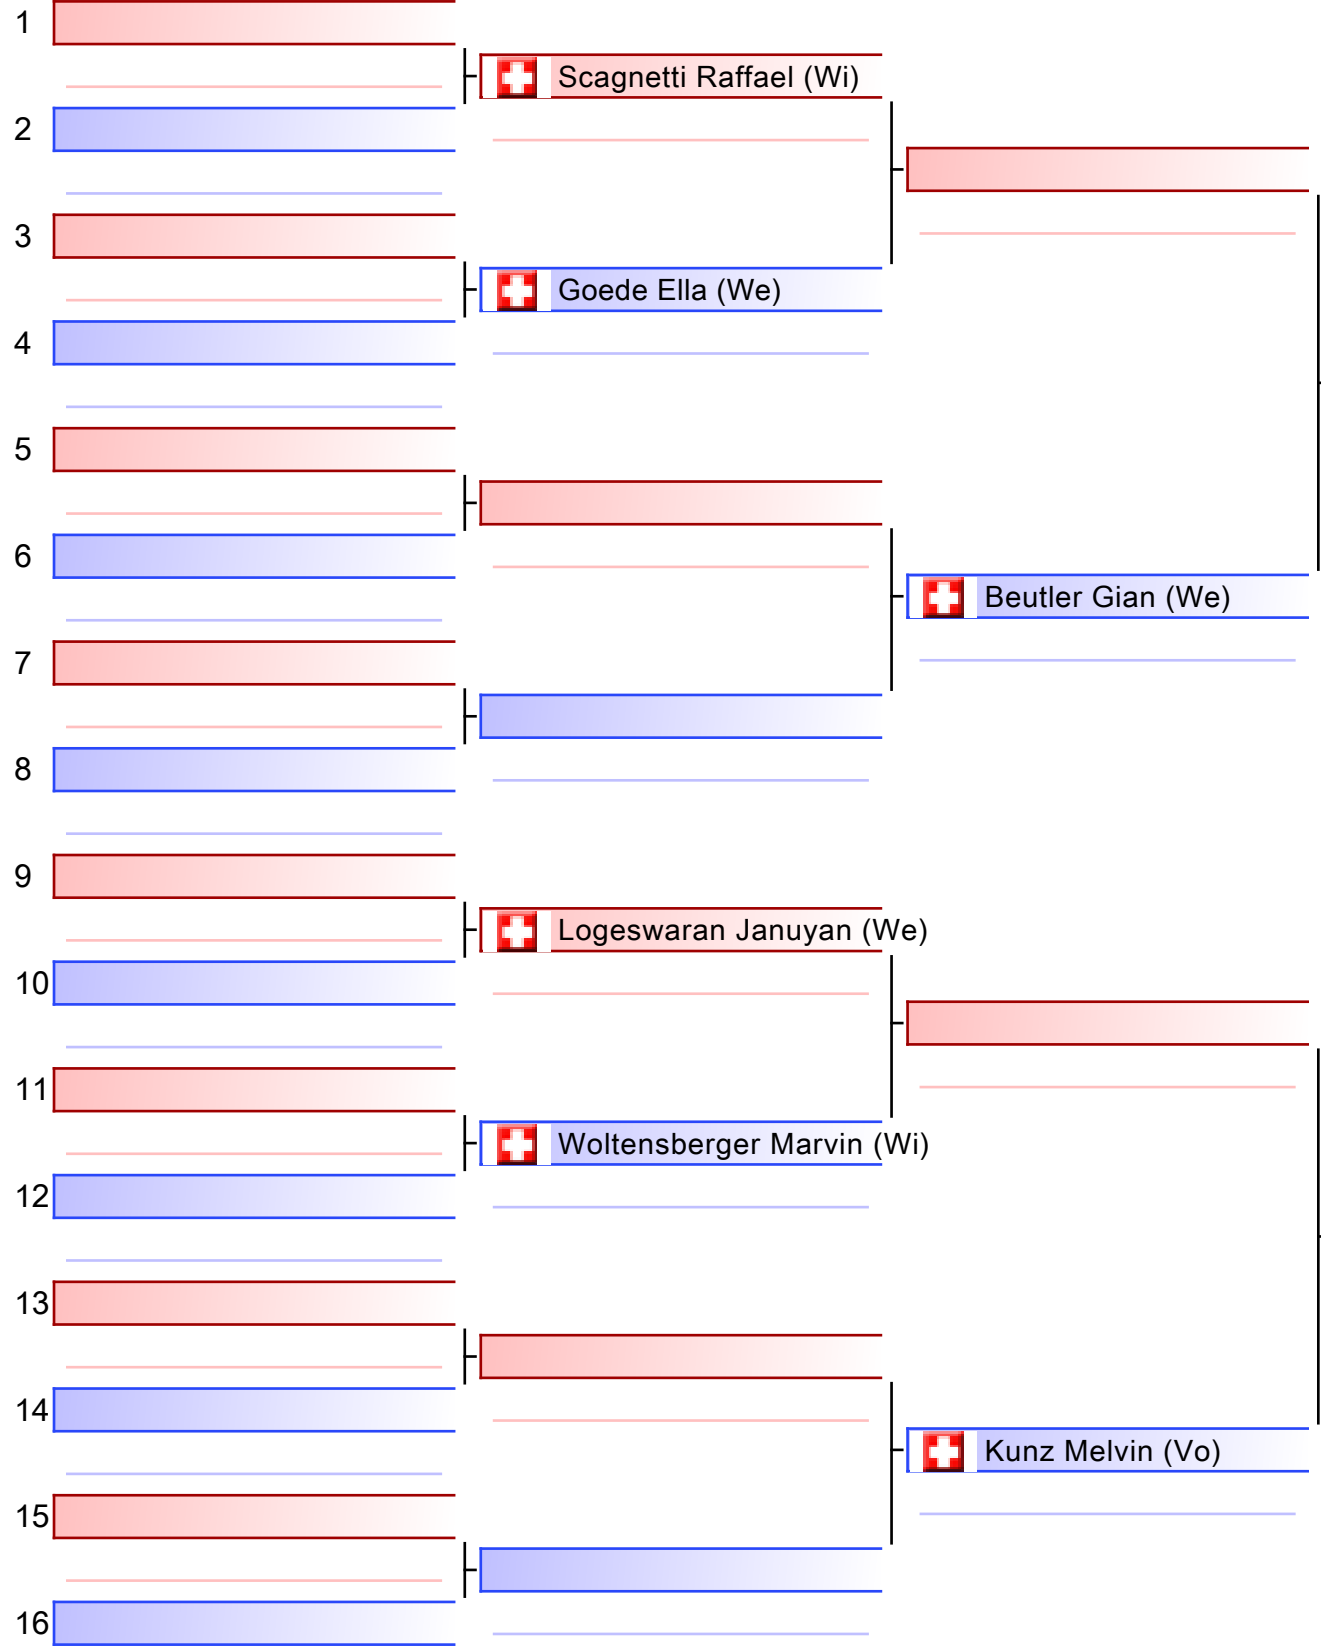

Referees:			

Finale

Referees:			

Referees:			

41 Kumite Orange+Grün Lightweight

Kimura Cup 2022, SUI

Tatami
2 14:30

Pool
1/1