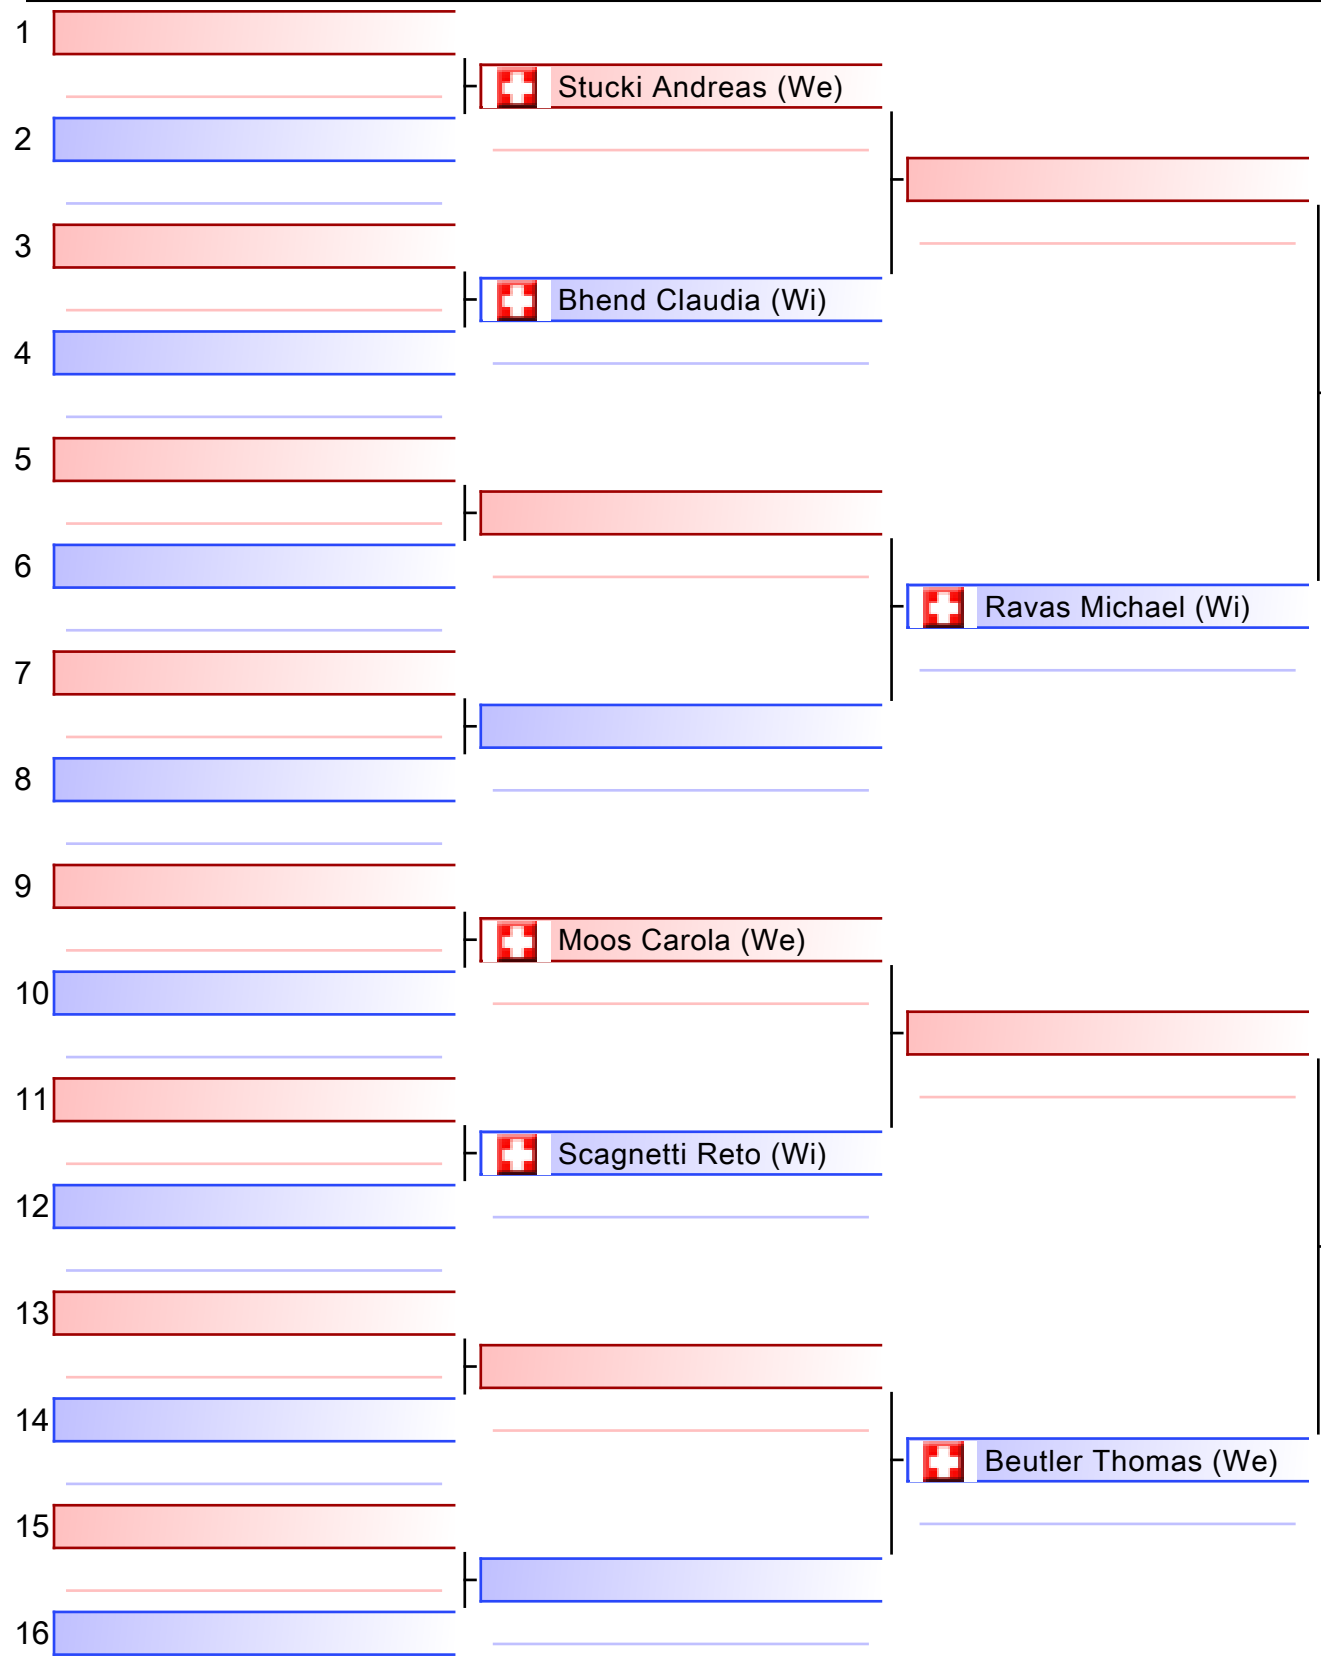

Tatami
3 14:15

Pool
1/1

Finale

Referees:			

20 Kata Kids Orange 6+7 Jahre

Kimura Cup 2022, SUI

Tatami
1 11:00

Pool
1/1