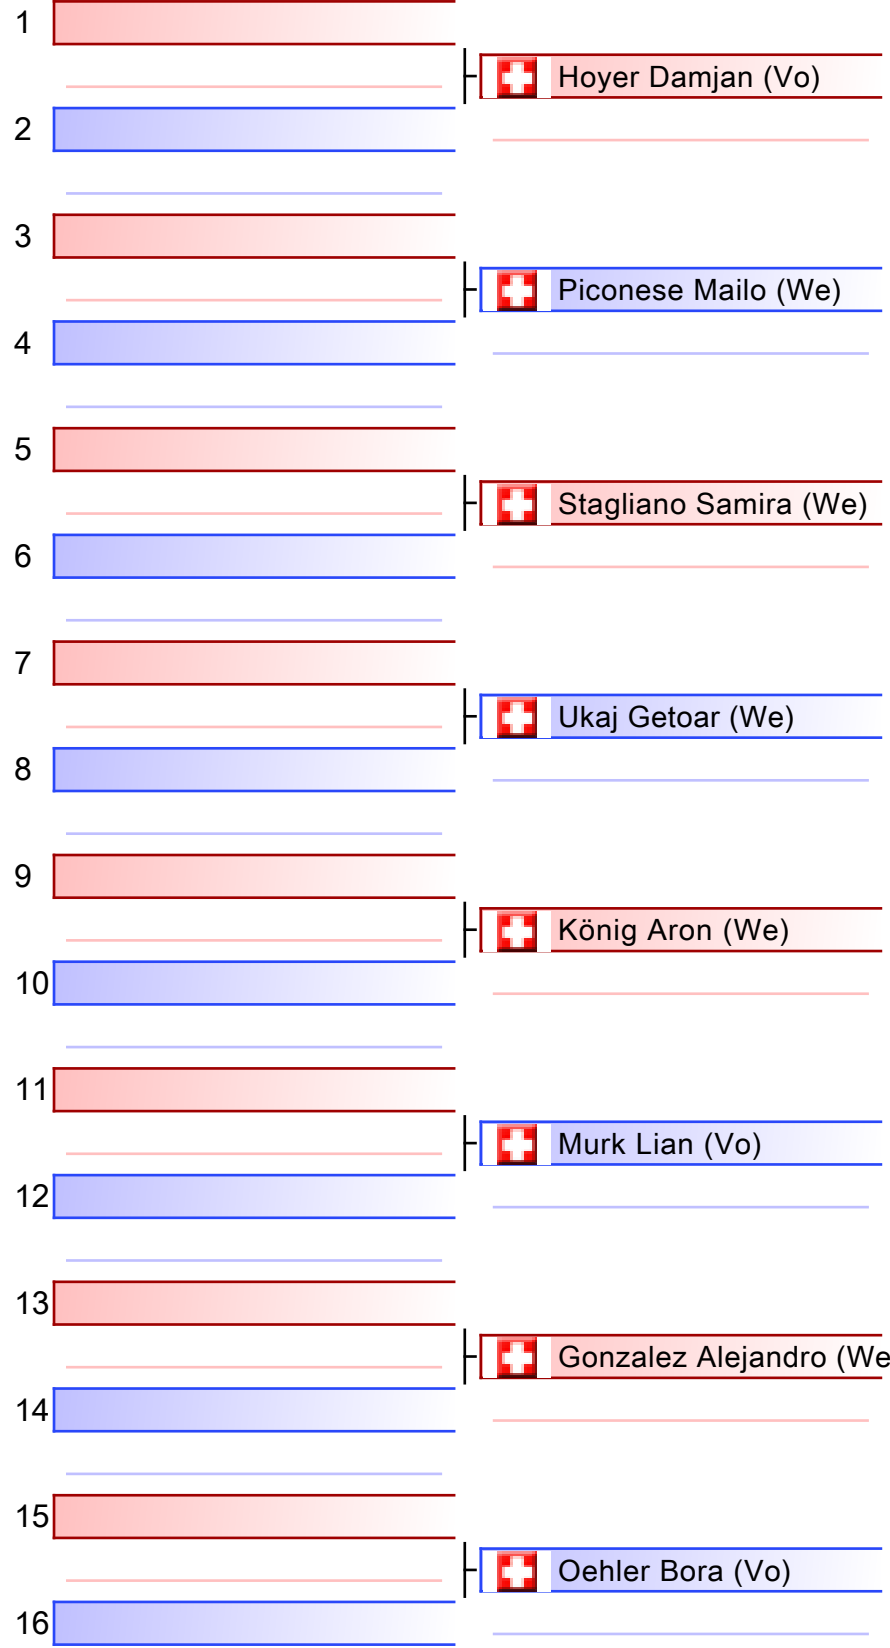

Tatami
3 14:15

Pool
1/1

Finale

Referees:			

20 Kata Kids Orange 6+7 Jahre

Kimura Cup 2022, SUI

Tatami
1 11:00

Pool
1/1