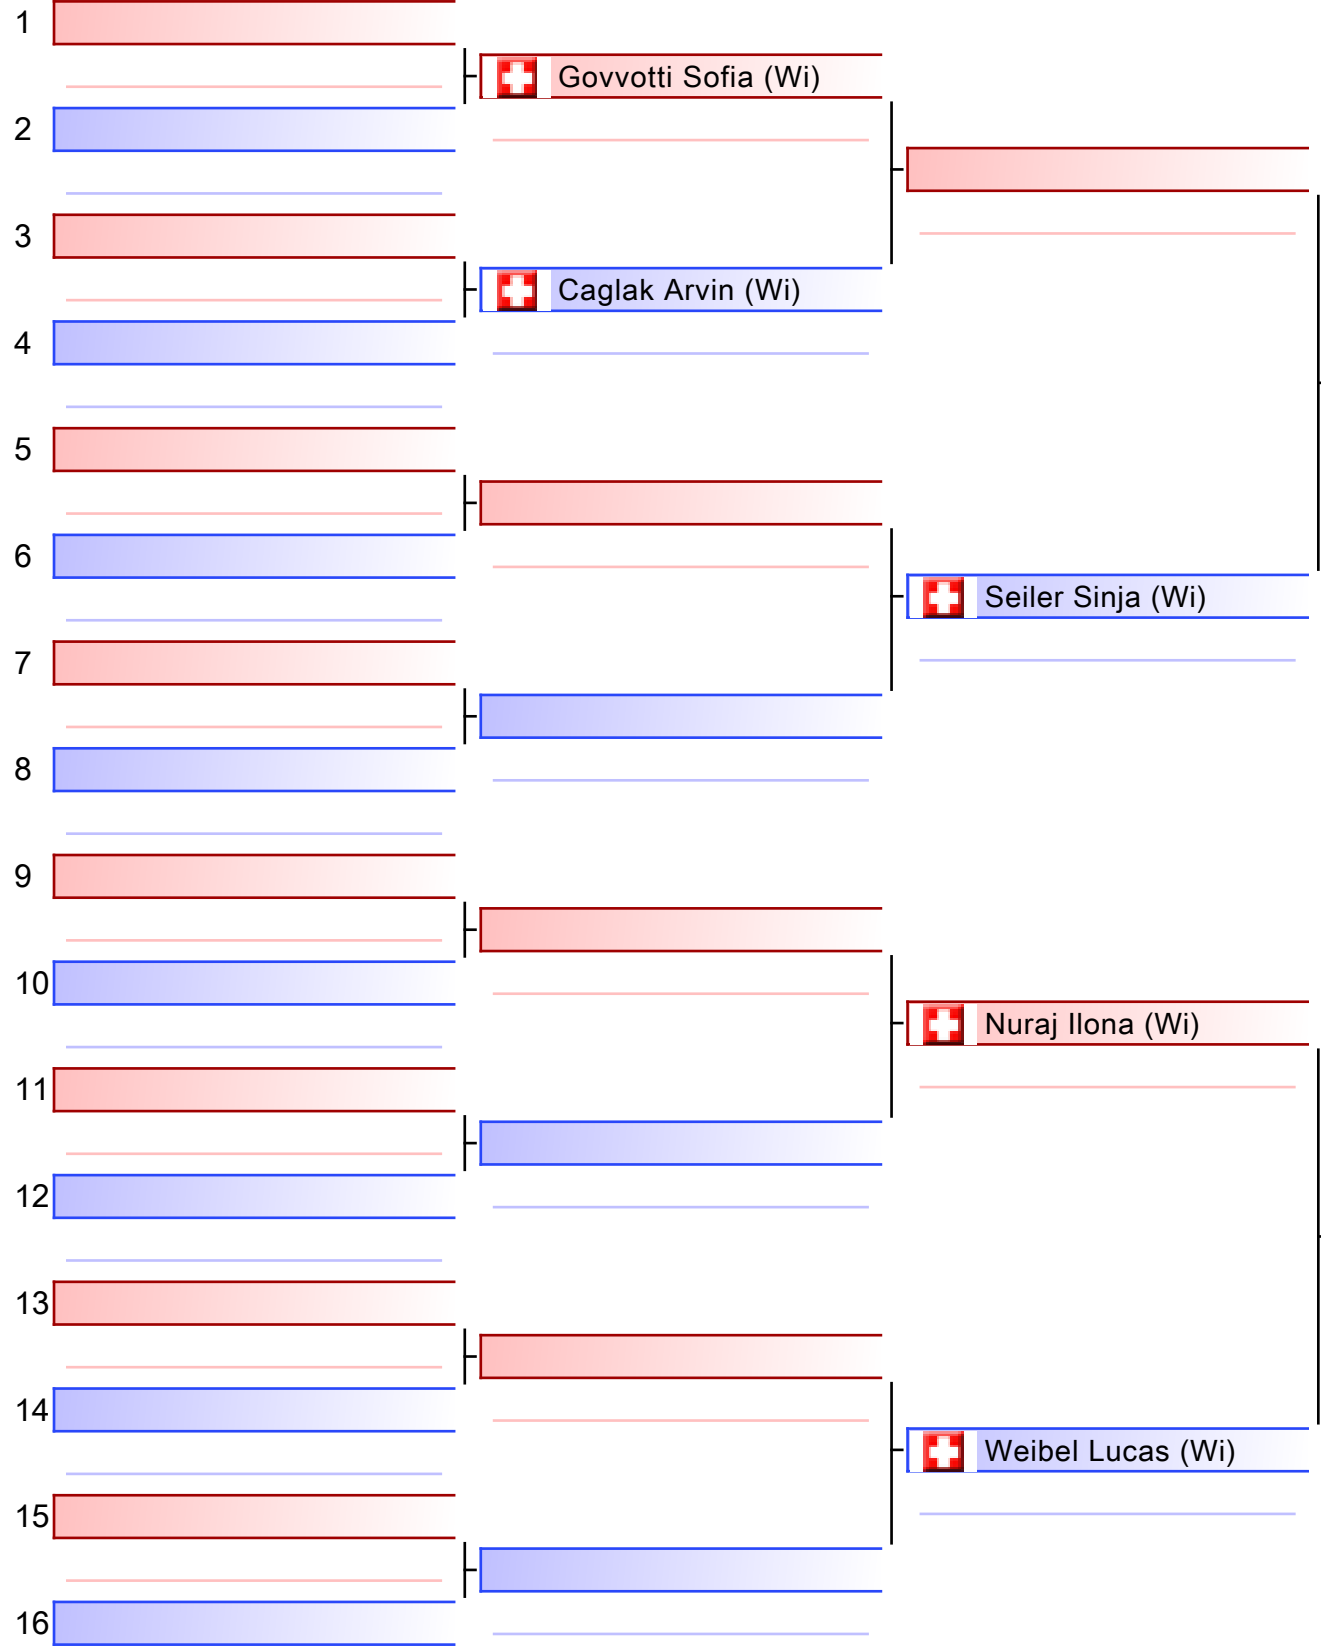

Finale

Referees:			

Finale

Referees:			

Finale

Referees:			

Referees:			

28 Kumite 7-9 Jahre - Round Robin (jeder gegen jeden)

Kimura Cup 2022, SUI

Tatami
2 14:00

Pool
1/1

- 1  Yildiz Yade (We)

- 2  Hoyer Damjan (Vo)

- 3  Pfister Anna_Sophia (We)

- 4  Nyffenegger Ron (Wi)

- 5  Yildiz Yade (We)