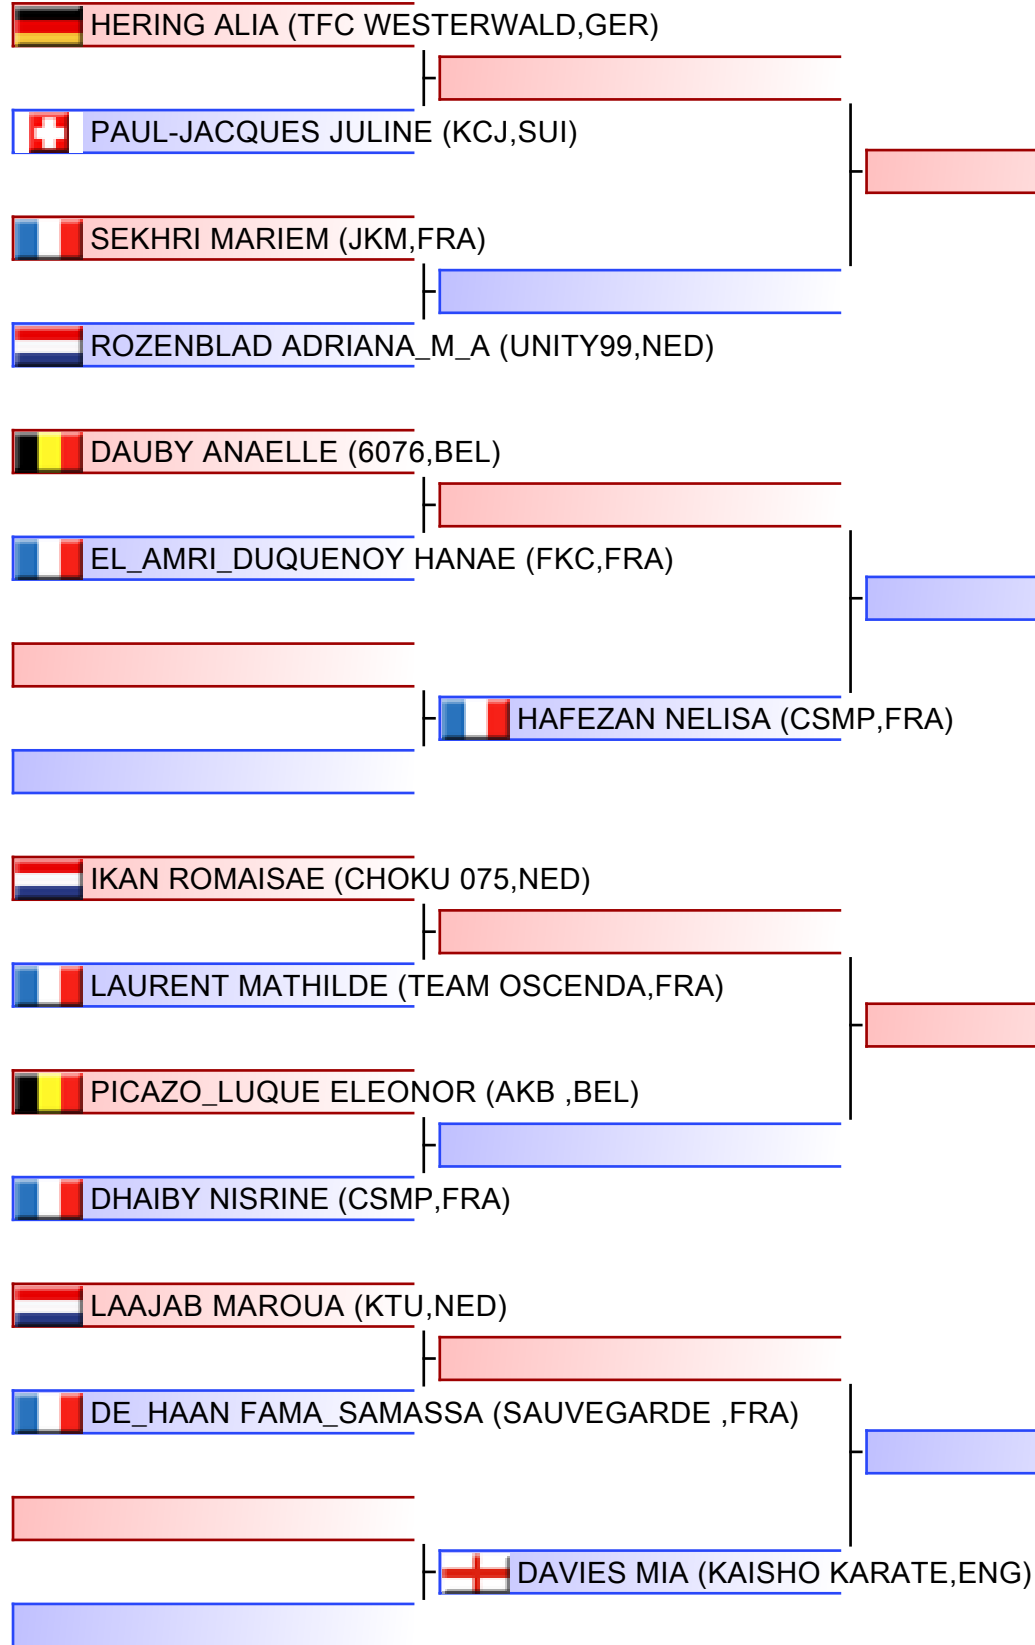

Referees:				

Kumite Female U16 -47kg

Lion Cup 2022 - Luxembourg, 297 Rue de Reckenthal L-2410 Strassen, LUX

Tatami
1 15:40

Pool
1/2

Referees:			

Kumite Female U16 -47kg

Lion Cup 2022 - Luxembourg, 297 Rue de Reckenthal L-2410 Strassen, LUX

Tatami
2 15:40

Pool
2/2

Referees:			

Kumite Female U16 -54kg

Lion Cup 2022 - Luxembourg, 297 Rue de Reckenthal L-2410 Strassen, LUX

Tatami
3 15:35

Pool
1/2

Referees:			