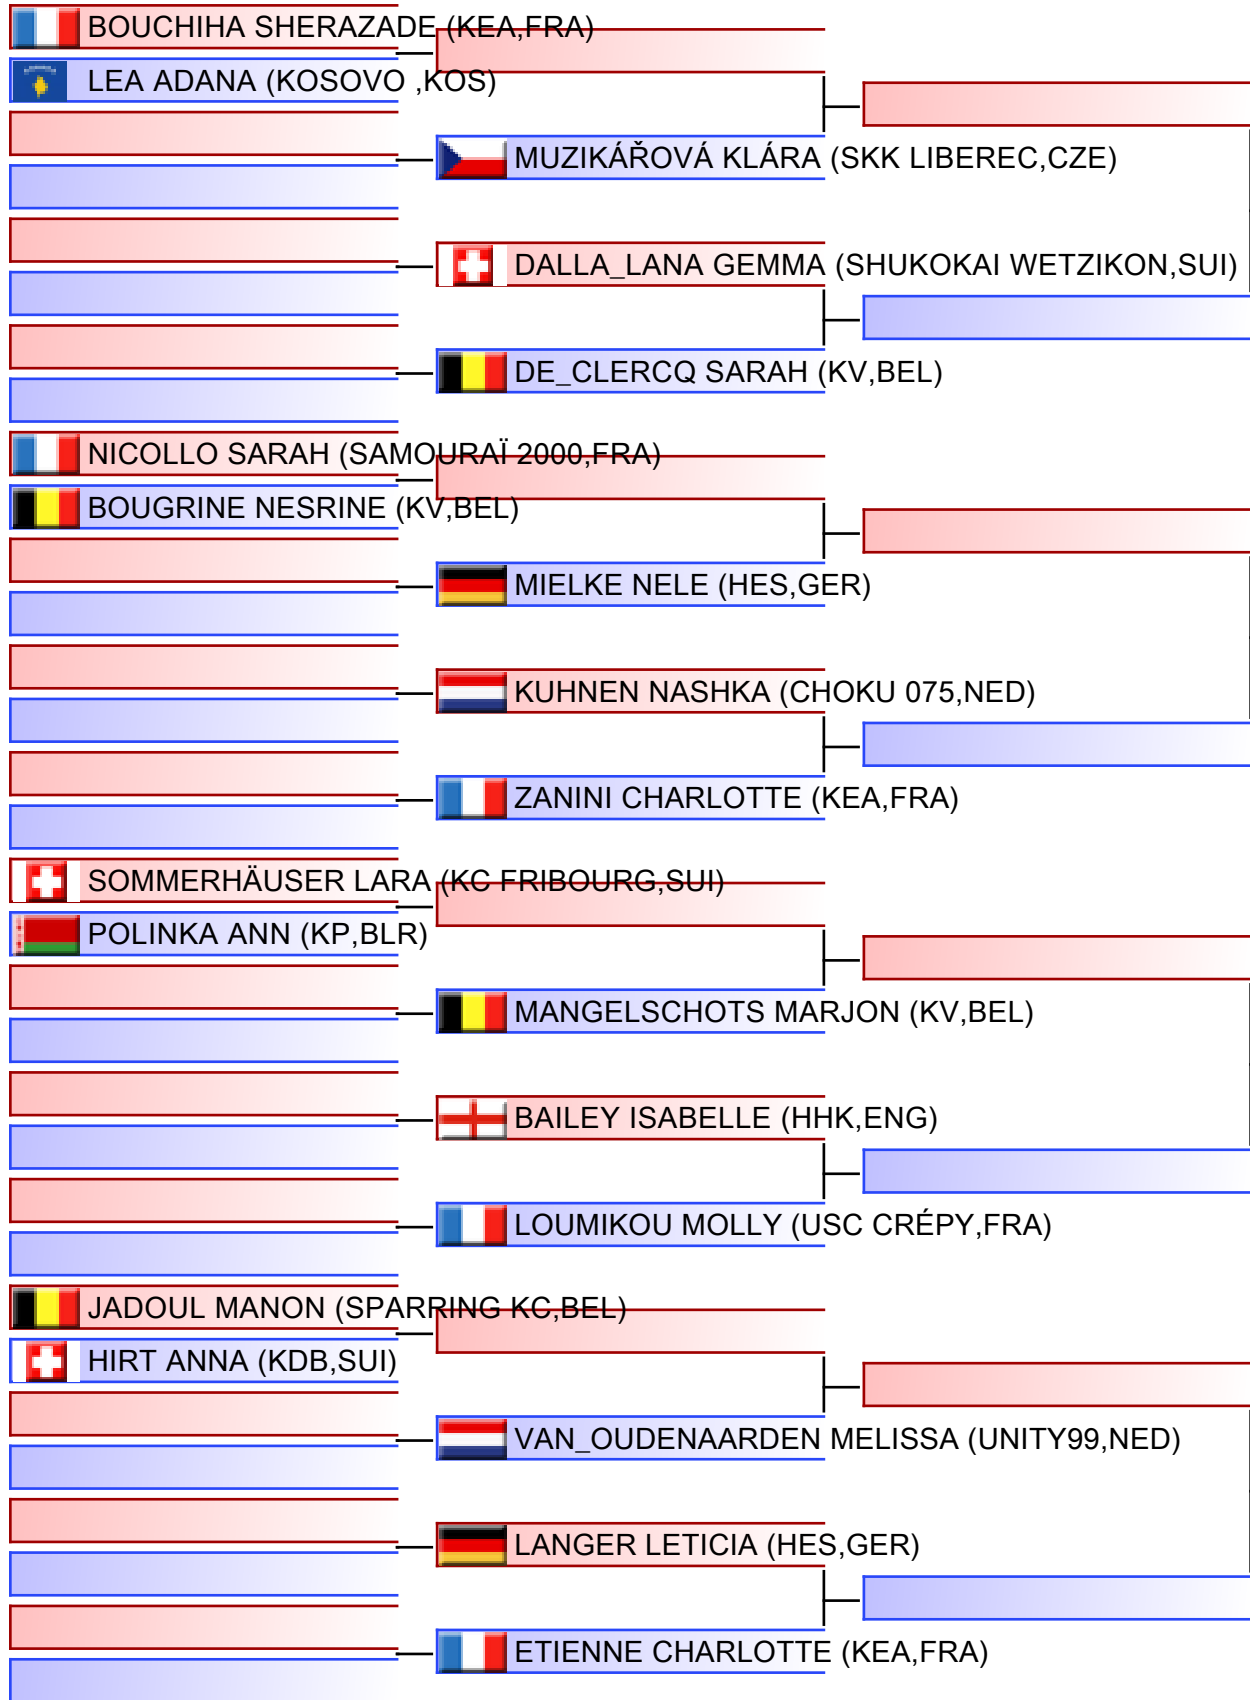

Referees:			

Kumite Female Senior -50kg

Lion Cup 2022 - Luxembourg, 297 Rue de Reckenthal L-2410 Strassen, LUX

Tatami
5 09:50

Pool
1/1

--

Referees:			

Referees:			

Kumite Female Senior -61kg

Lion Cup 2022 - Luxembourg, 297 Rue de Reckenthal L-2410 Strassen, LUX

Tatami
3 09:00

Pool
1/1

Finale

Referees:			

Kumite Female Senior -68kg

Lion Cup 2022 - Luxembourg, 297 Rue de Reckenthal L-2410 Strassen, LUX

Tatami
1 09:00

Pool
1/1

Finale

Referees:			

Kumite Female U12 +40kg

Lion Cup 2022 - Luxembourg, 297 Rue de Reckenthal L-2410 Strassen, LUX

Tatami
3 12:00

Pool
1/1