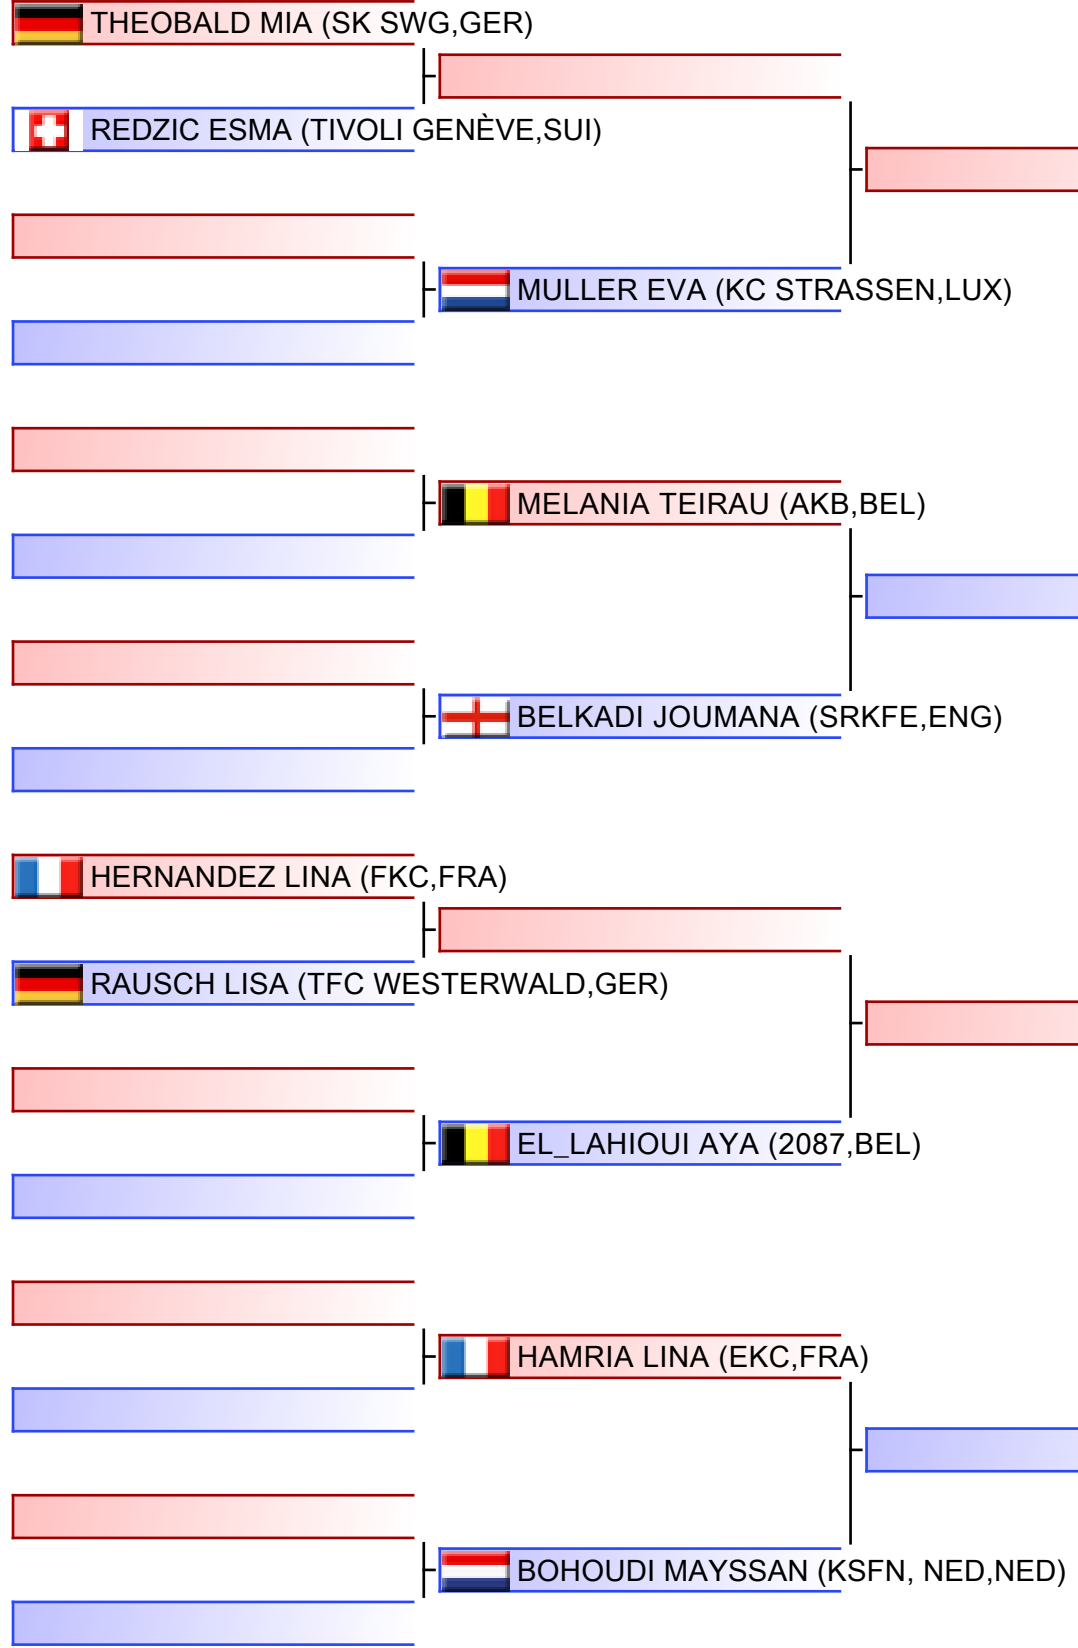

Pool
1/1

Referees:			

Kumite Female U14 +50kg

Lion Cup 2022 - Luxembourg, 297 Rue de Reckenthal L-2410 Strassen, LUX

Tatami
1 14:50

Pool
1/2

Referees:			

Kumite Female U14 +50kg

Lion Cup 2022 - Luxembourg, 297 Rue de Reckenthal L-2410 Strassen, LUX

Tatami
2 14:50

Pool
2/2

Referees:			

Kumite Female U14 -40kg

Lion Cup 2022 - Luxembourg, 297 Rue de Reckenthal L-2410 Strassen, LUX

Tatami
3 12:55