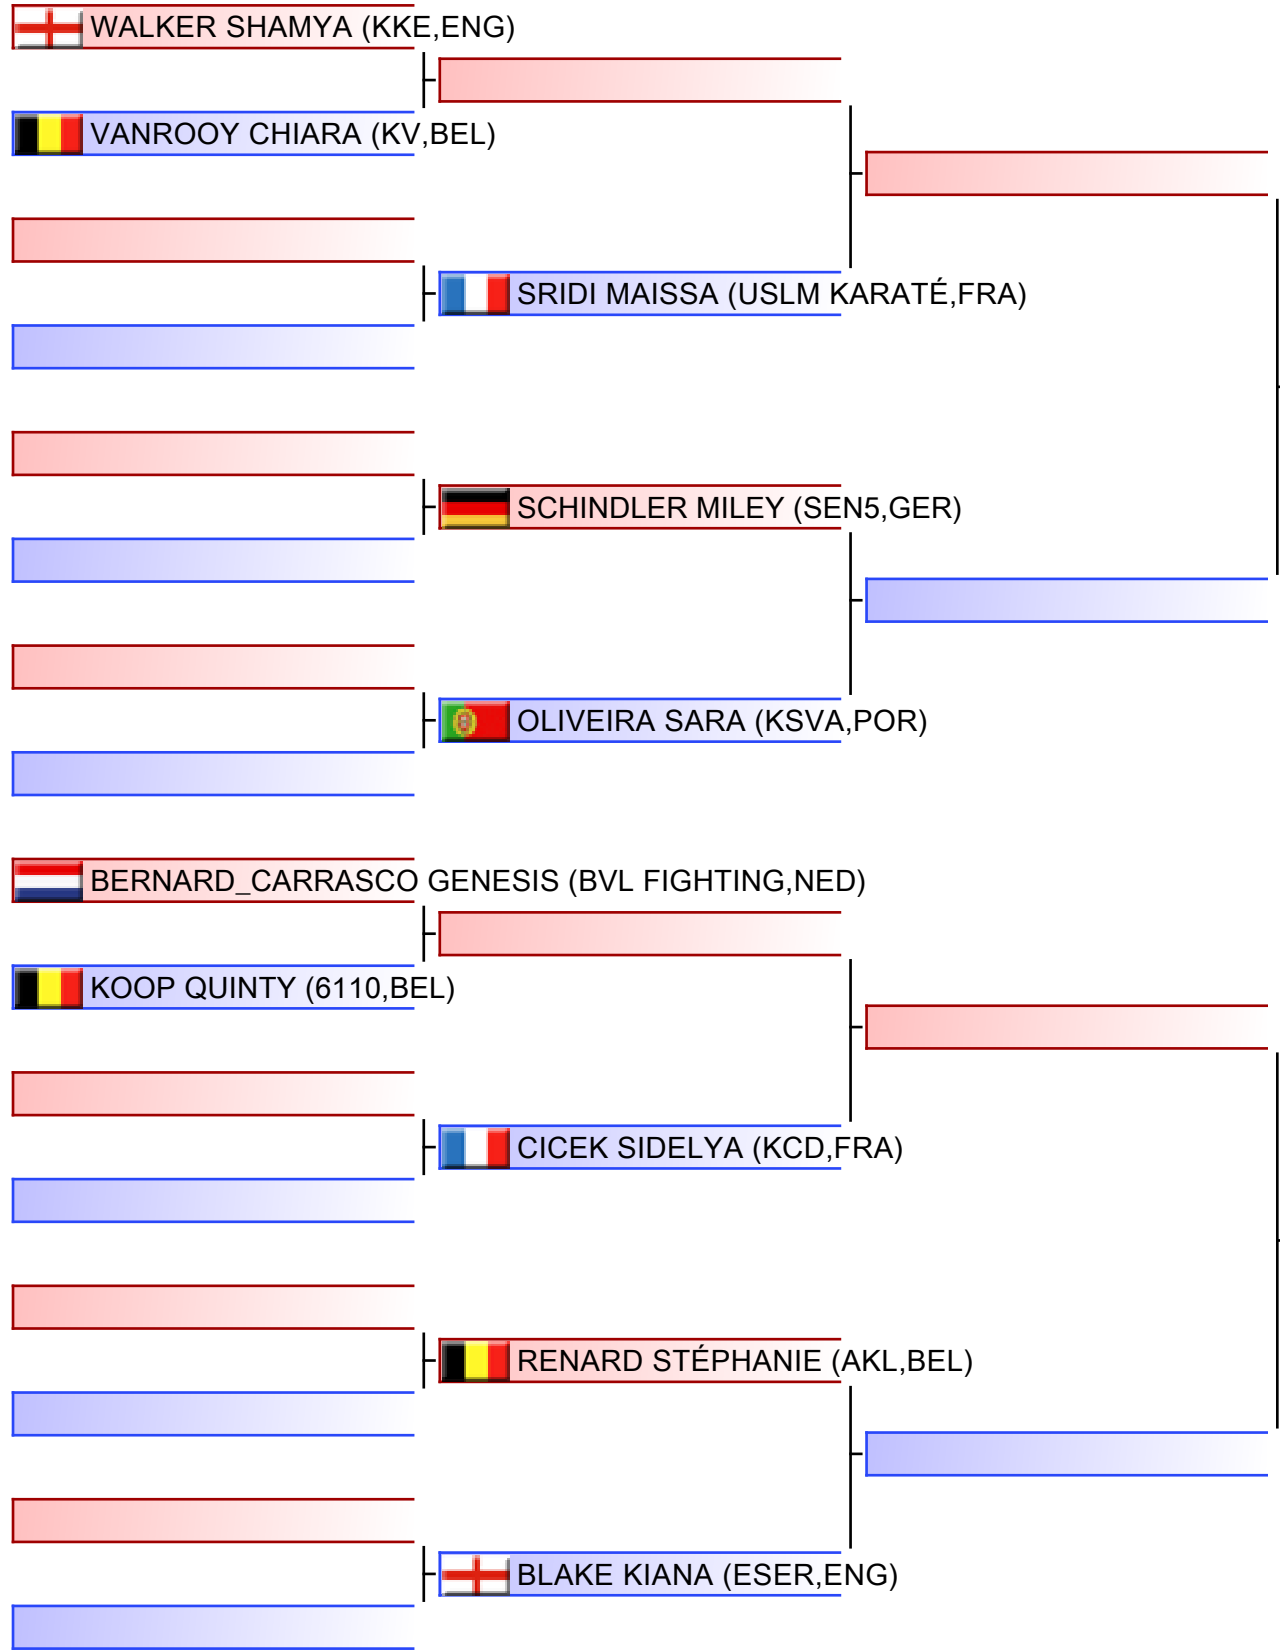

Pool
1/1

Referees:			

Kumite Female U14 +50kg

Lion Cup 2022 - Luxembourg, 297 Rue de Reckenthal L-2410 Strassen, LUX

Tatami
1 14:50

Pool
1/2

Referees:			

Kumite Female U14 +50kg