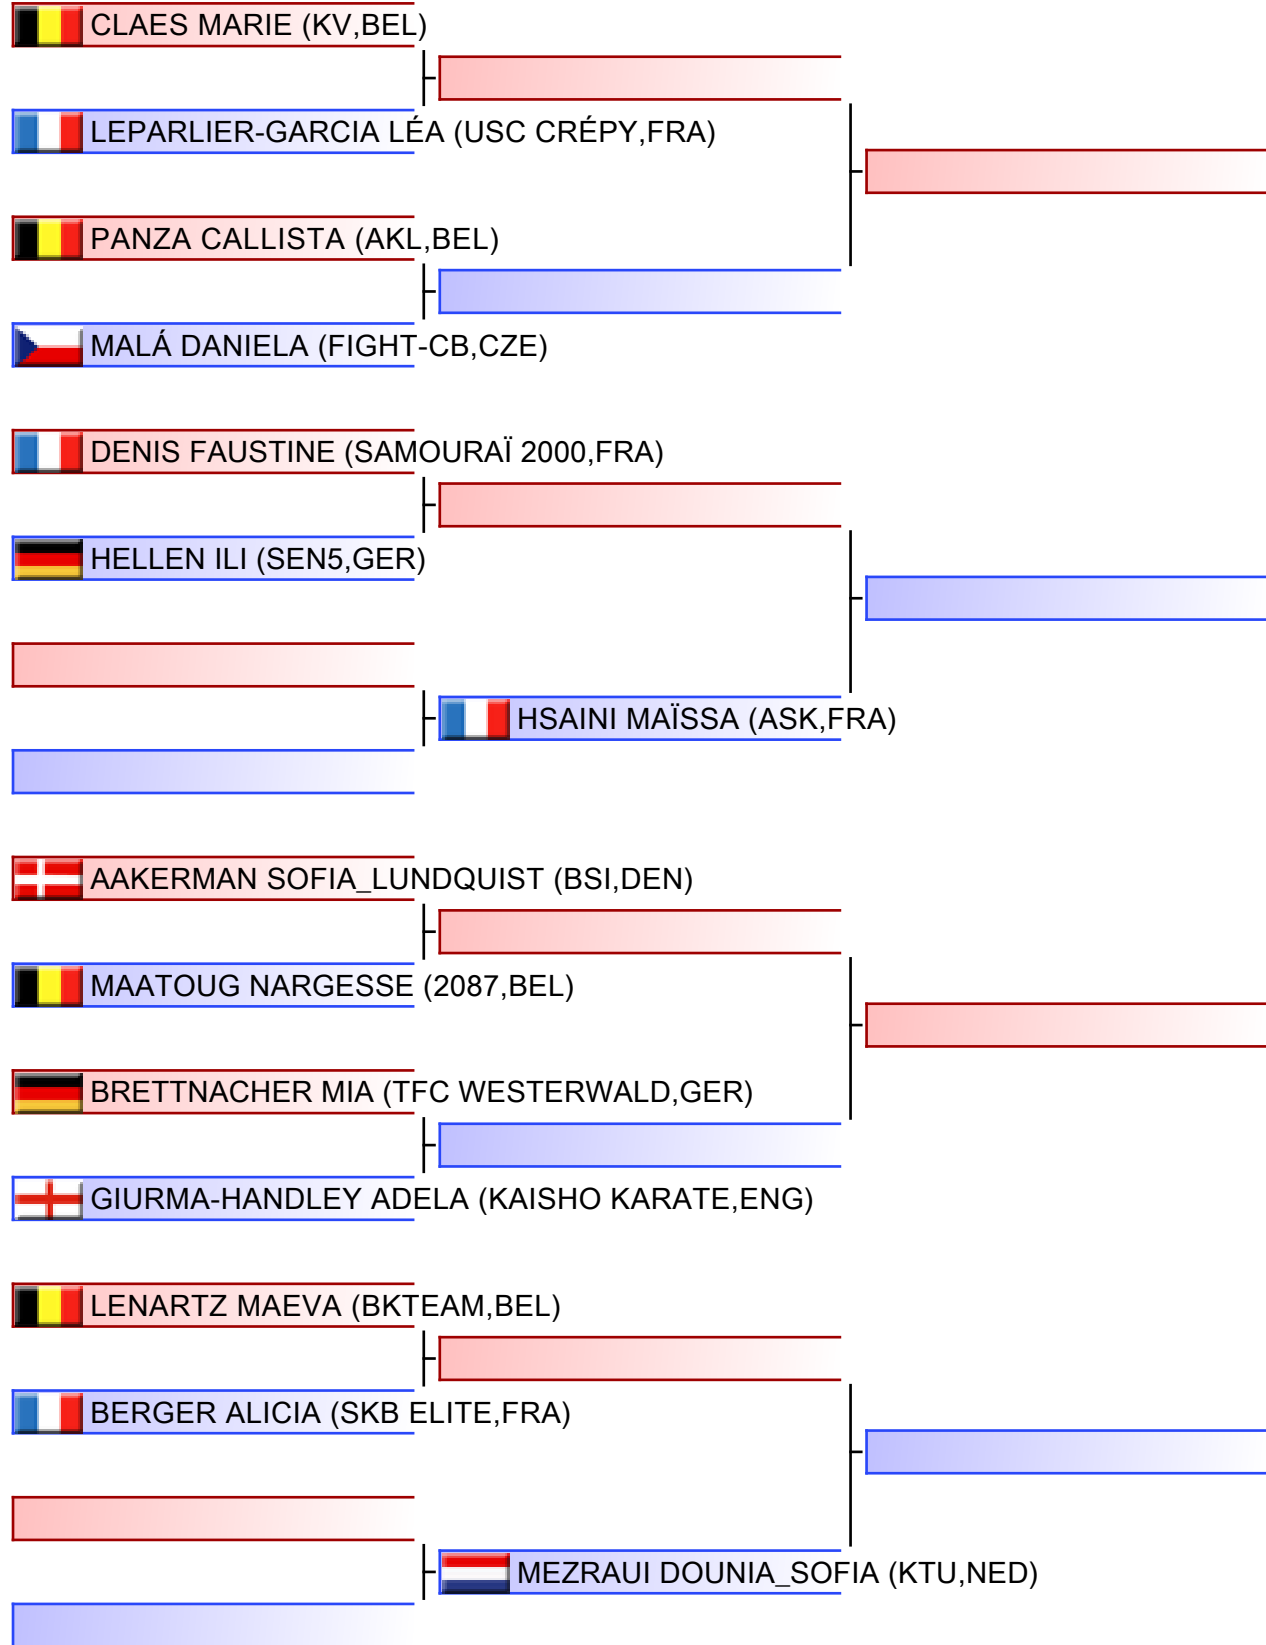

Kumite Female U16 -47kg

Lion Cup 2022 - Luxembourg, 297 Rue de Reckenthal L-2410 Strassen, LUX

Tatami
2 15:40

Pool
2/2

Referees: