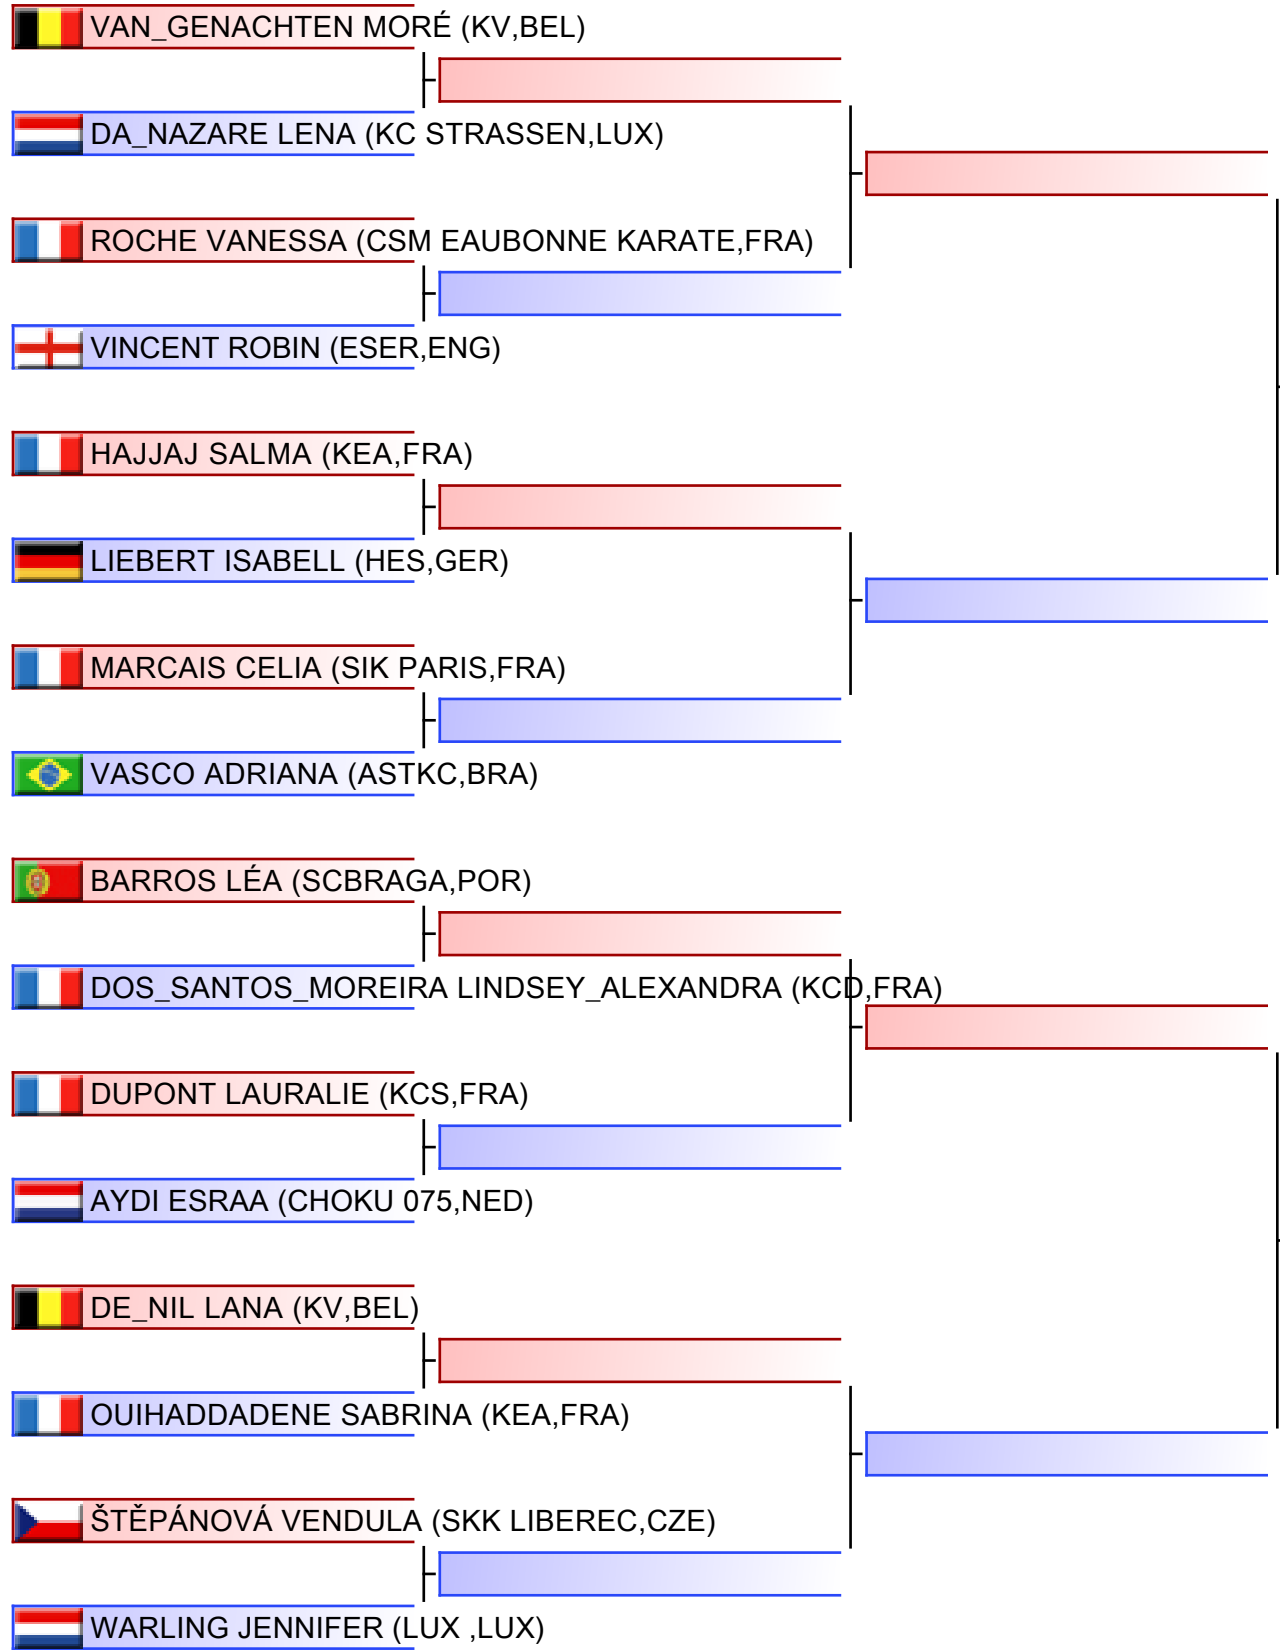

Referees:			

Kumite Female Senior -50kg

Lion Cup 2022 - Luxembourg, 297 Rue de Reckenthal L-2410 Strassen, LUX

Tatami
5 09:50

Pool
1/1

--

Referees:			

Referees:			

Kumite Female Senior -61kg

Lion Cup 2022 - Luxembourg, 297 Rue de Reckenthal L-2410 Strassen, LUX

Tatami
3 09:00

Pool
1/1

Finale

Referees:			

Kumite Female Senior -68kg

Lion Cup 2022 - Luxembourg, 297 Rue de Reckenthal L-2410 Strassen, LUX