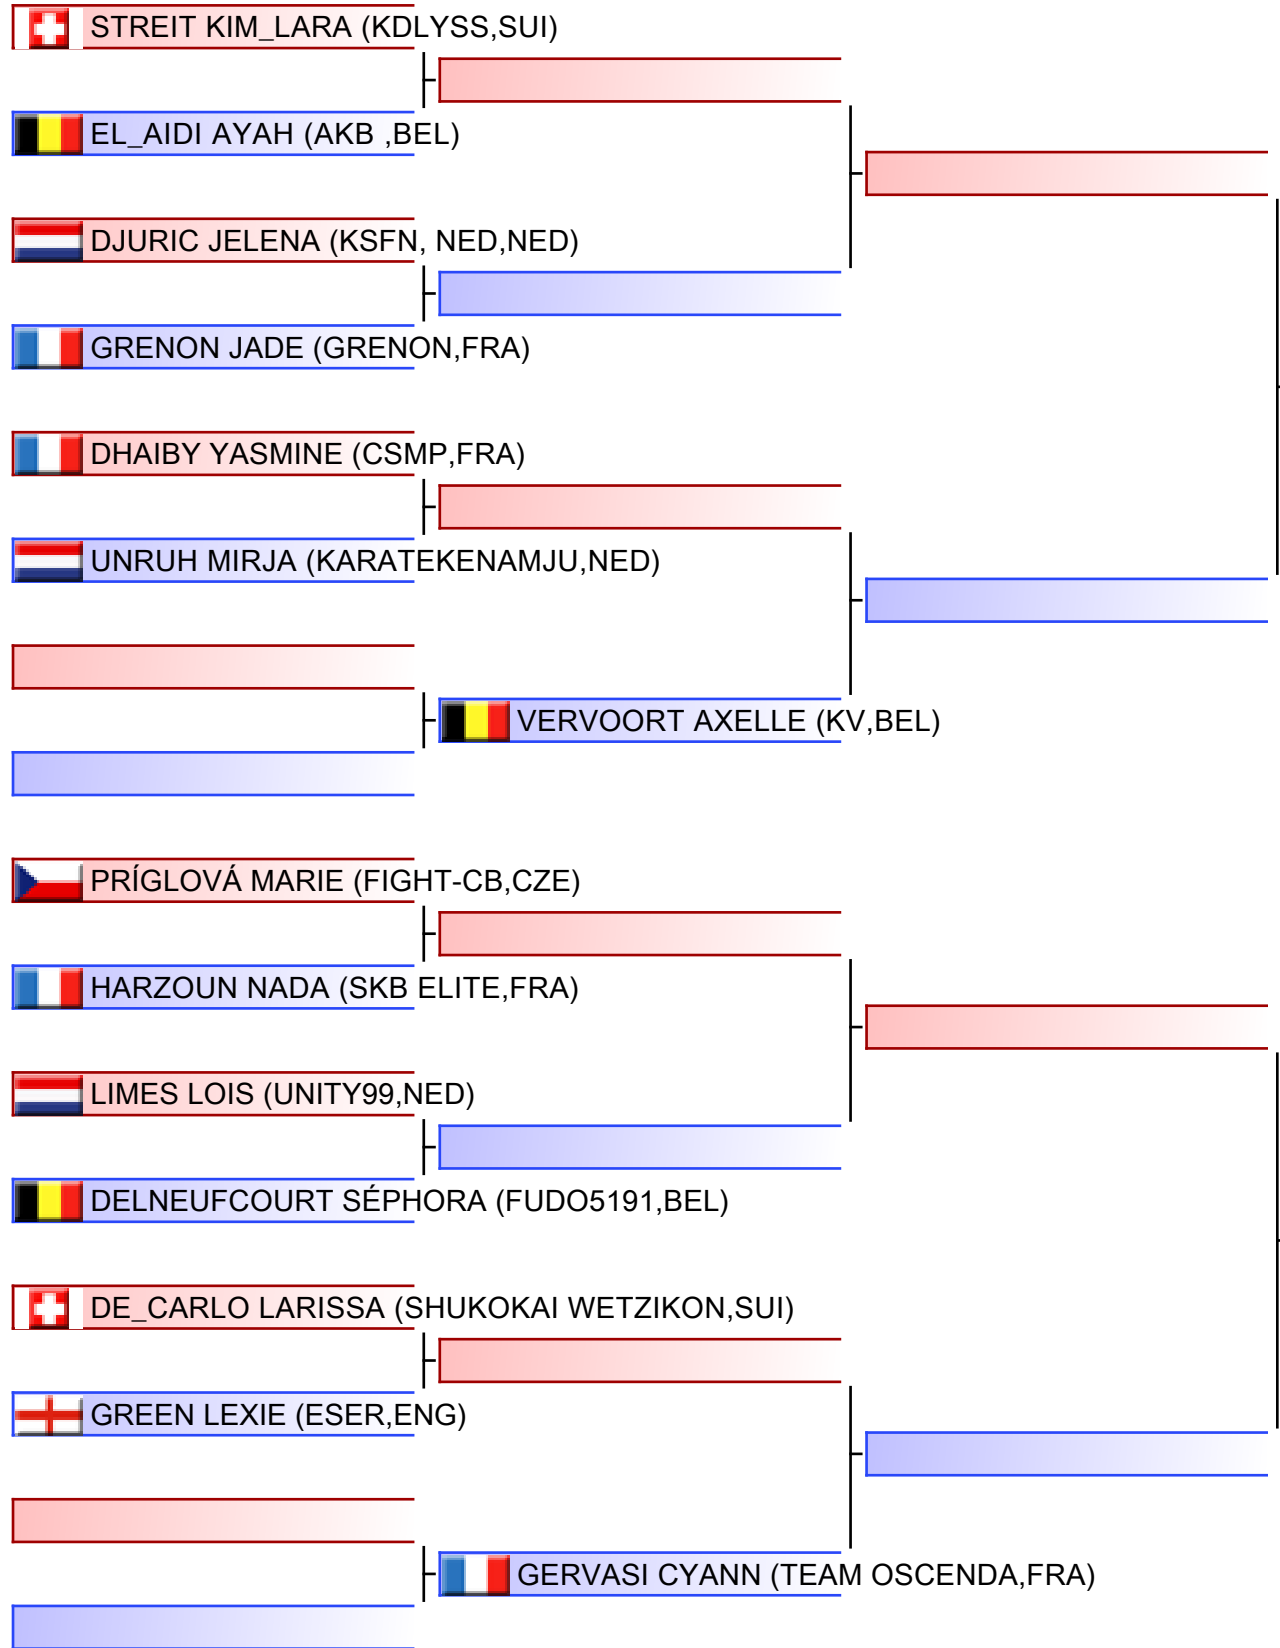

Referees:				

Kumite Female U16 -47kg

Lion Cup 2022 - Luxembourg, 297 Rue de Reckenthal L-2410 Strassen, LUX

Tatami
1 15:40

Pool
1/2

Referees:			

Kumite Female U16 -47kg

Lion Cup 2022 - Luxembourg, 297 Rue de Reckenthal L-2410 Strassen, LUX

Tatami
2 15:40

Pool
2/2

Referees:			

Kumite Female U16 -54kg

Lion Cup 2022 - Luxembourg, 297 Rue de Reckenthal L-2410 Strassen, LUX

Tatami
3 15:35

Pool
1/2

Referees:			