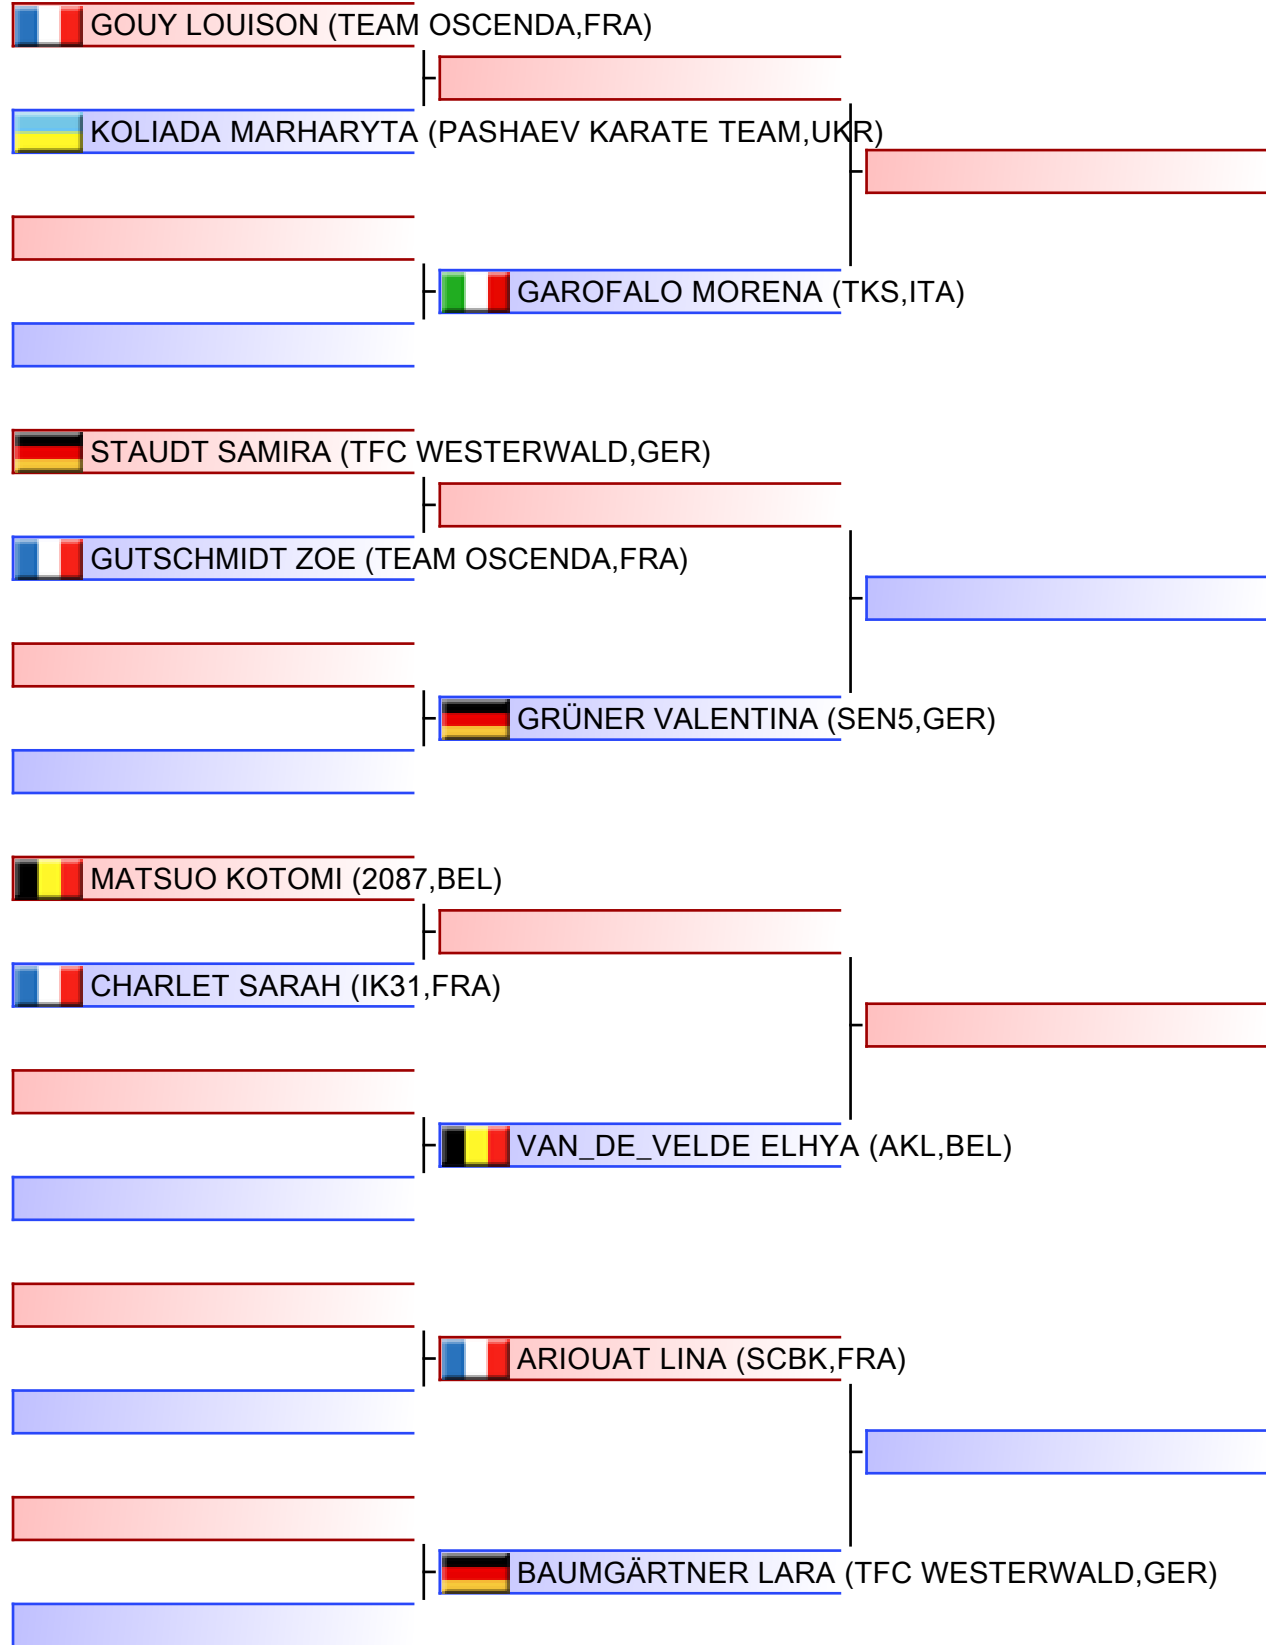

[Grey Bar]

Referees:			

Kumite Female U12 -35kg

Lion Cup 2022 - Luxembourg, 297 Rue de Reckenthal L-2410 Strassen, LUX

Tatami
1 12:20

Pool
1/2

Referees:			

Kumite Female U12 -35kg