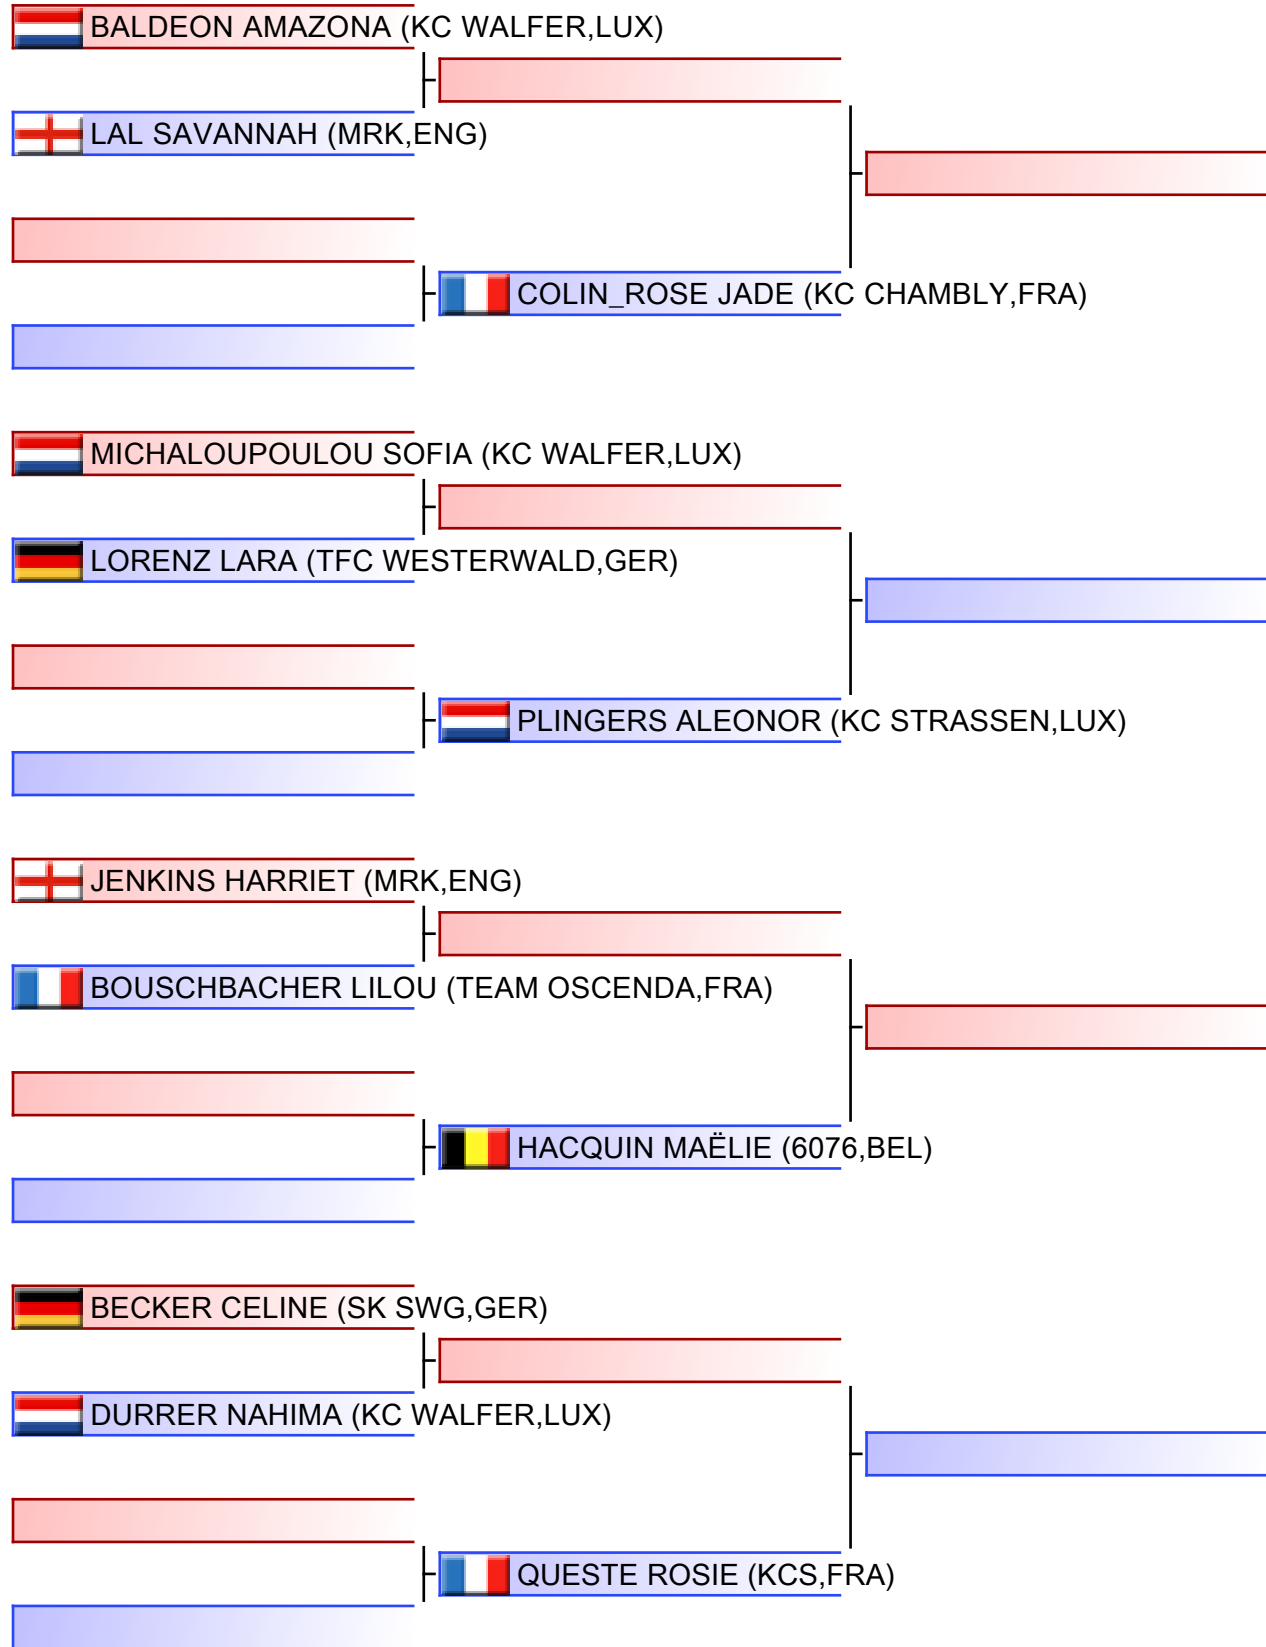

Kumite Female U12 -40kg

Lion Cup 2022 - Luxembourg, 297 Rue de Reckenthal L-2410 Strassen, LUX

Tatami
4 12:00

Pool
1/1

Referees: