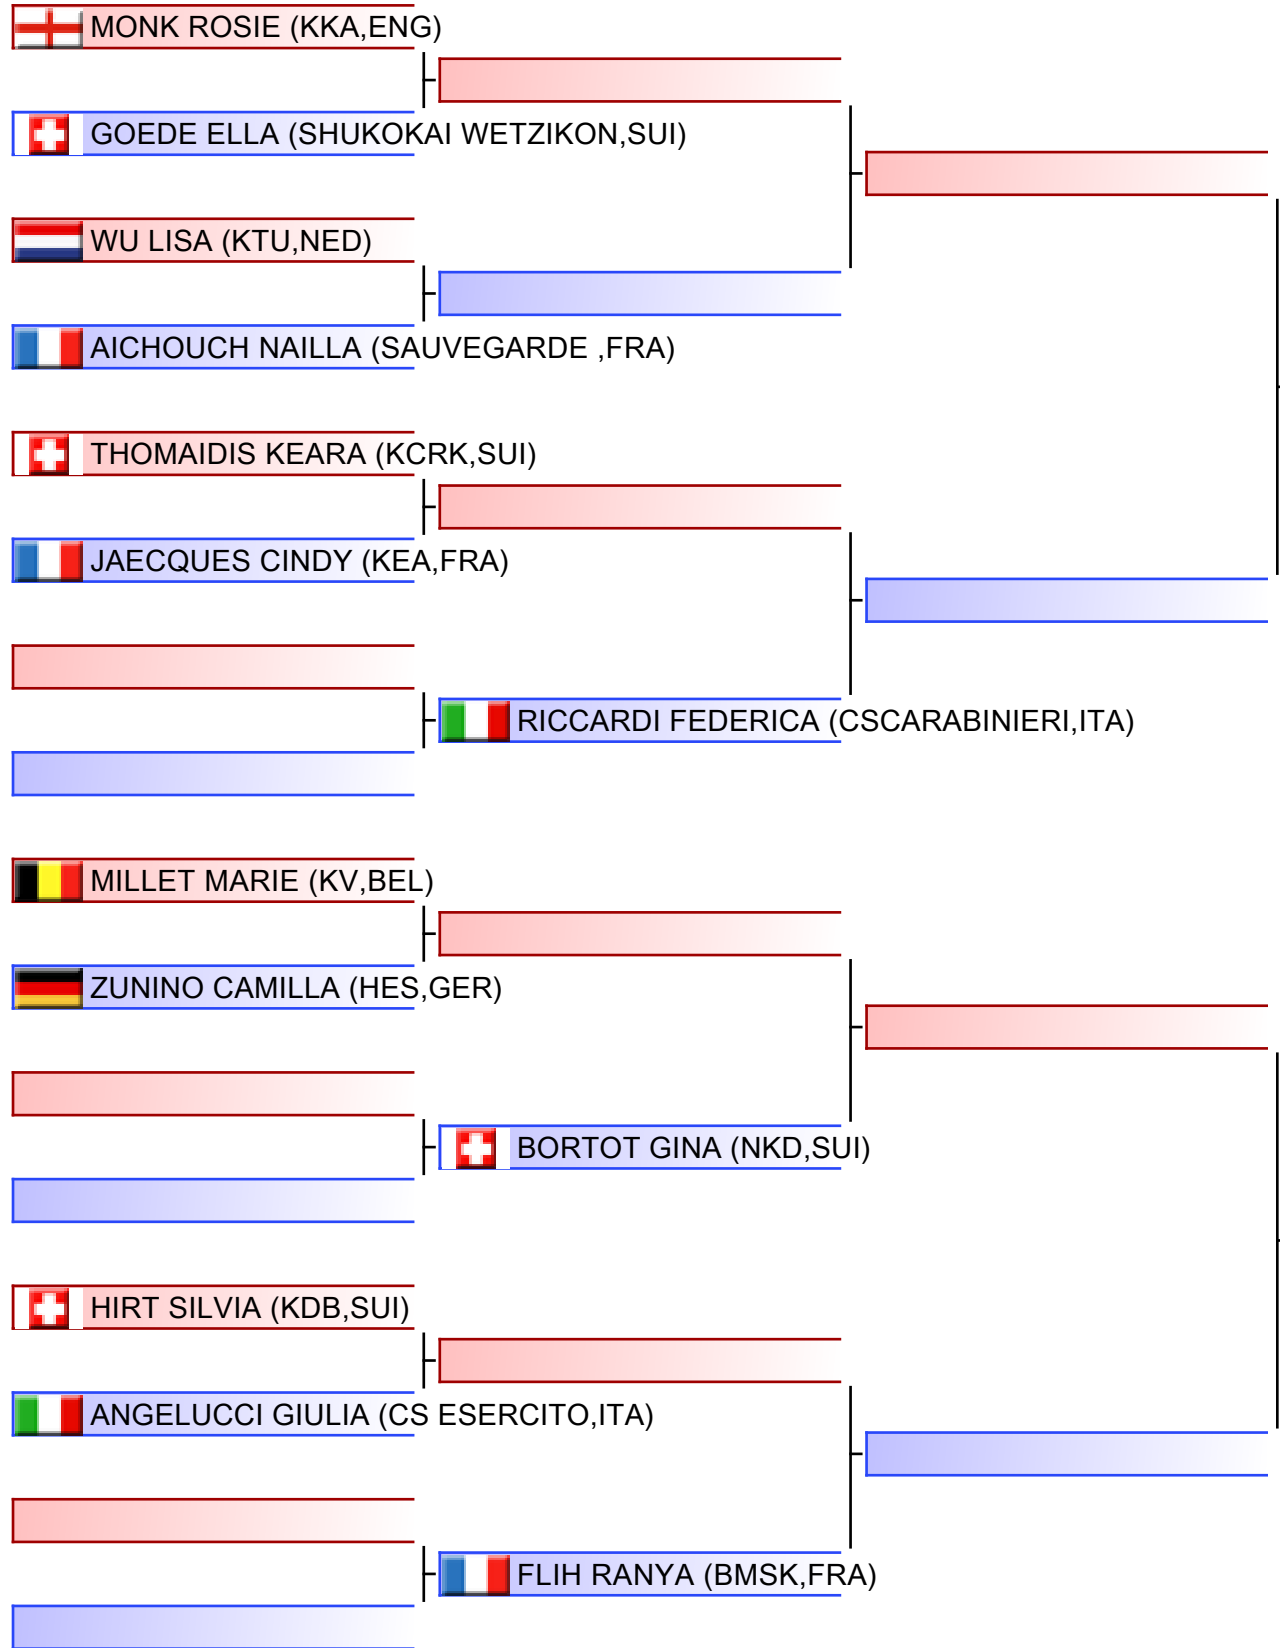

Kumite Female Senior -61kg

Lion Cup 2022 - Luxembourg, 297 Rue de Reckenthal L-2410 Strassen, LUX

Tatami
3 09:00

Pool
1/1

Finale