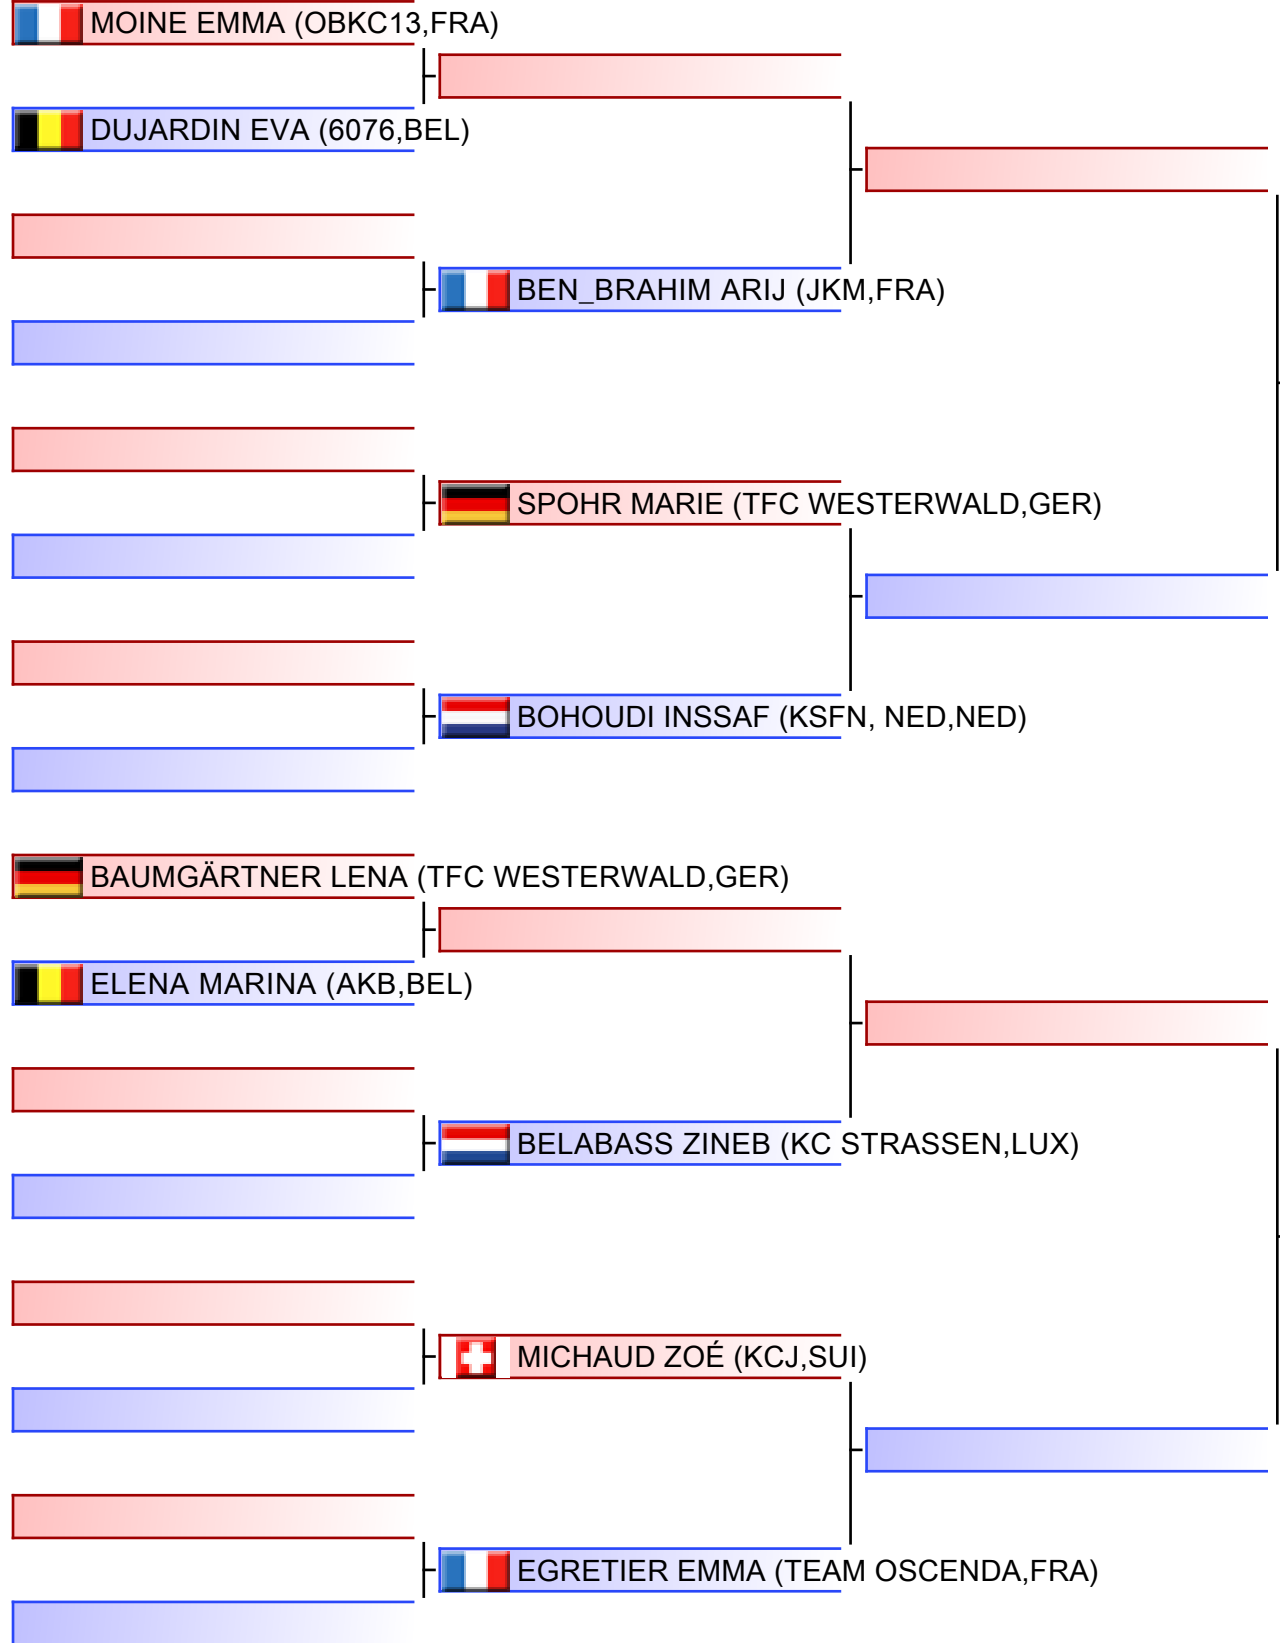

Kumite Female U12 -35kg

Lion Cup 2022 - Luxembourg, 297 Rue de Reckenthal L-2410 Strassen, LUX

Tatami
2 12:20

Pool
2/2

Referees: