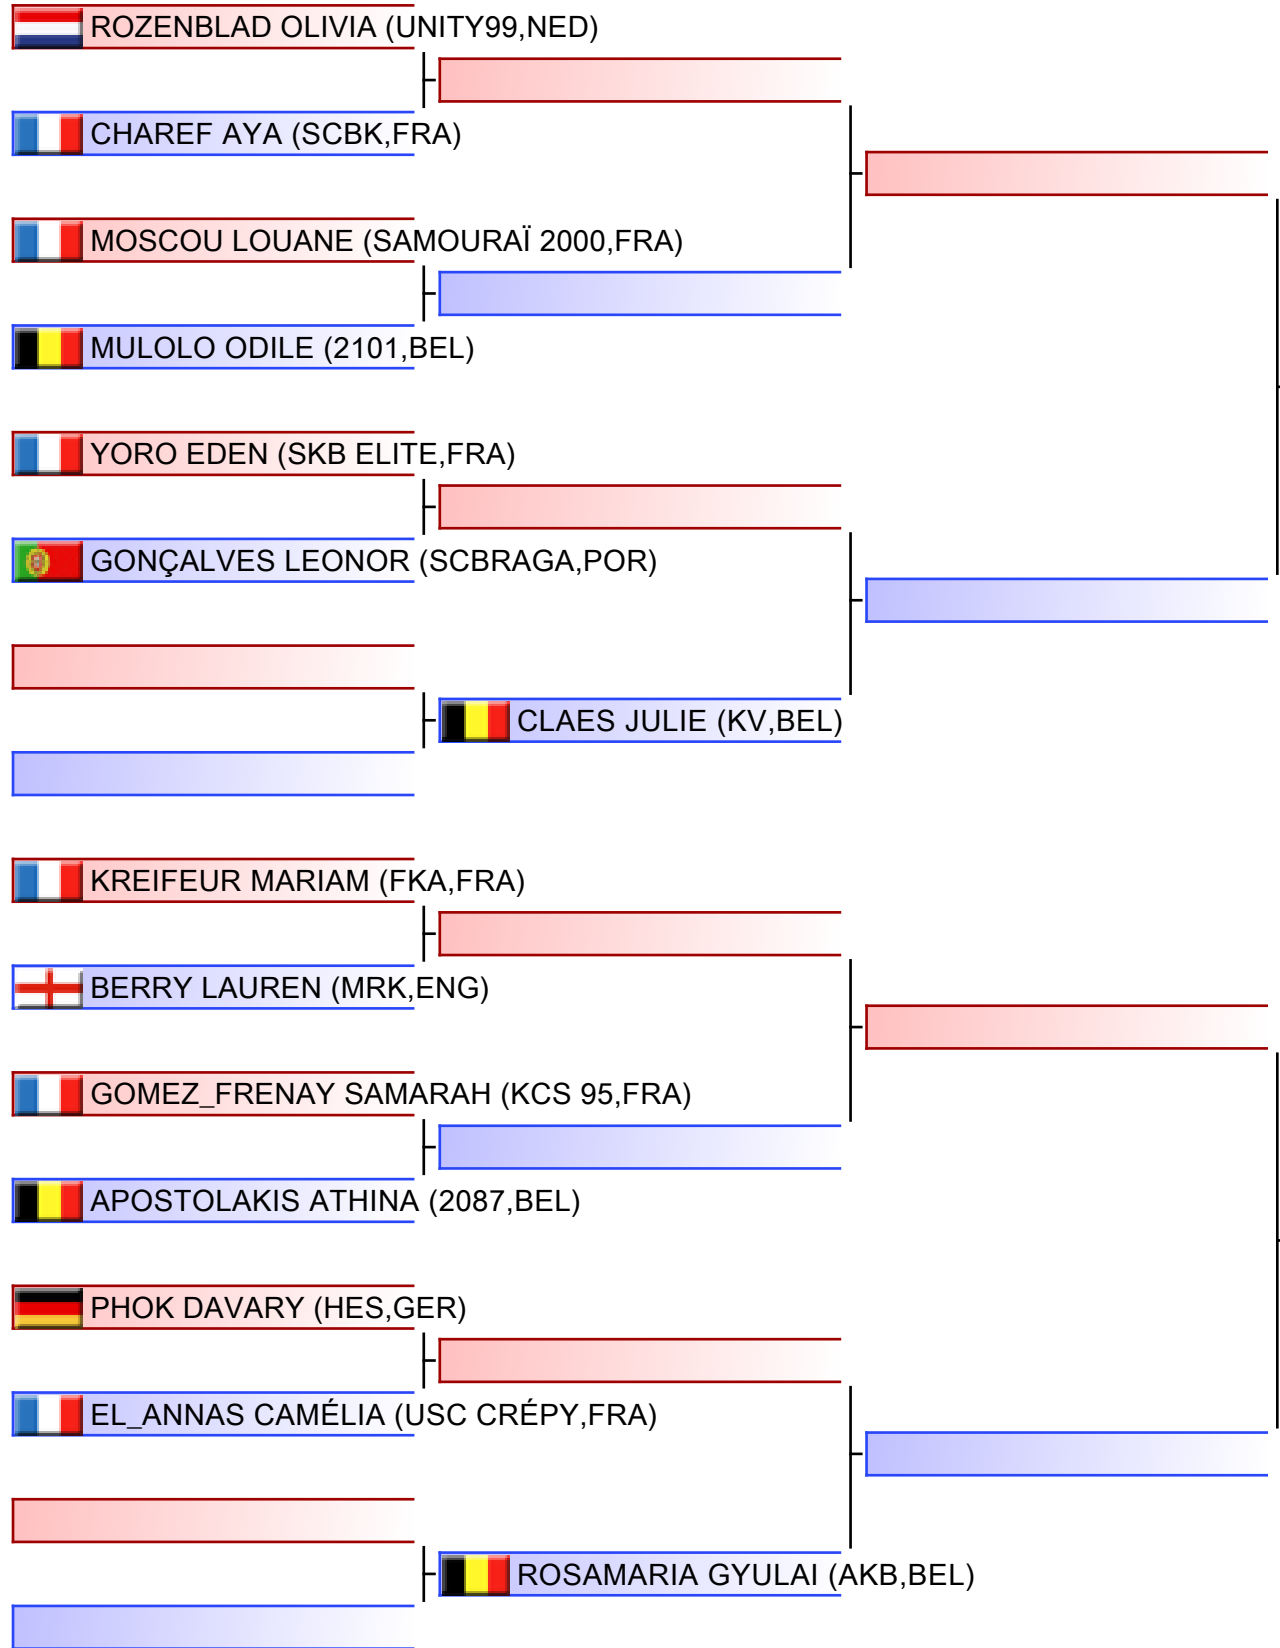

Kumite Female U14 -50kg

Lion Cup 2022 - Luxembourg, 297 Rue de Reckenthal L-2410 Strassen, LUX

Tatami
5 13:40

Pool
1/1

Referees: